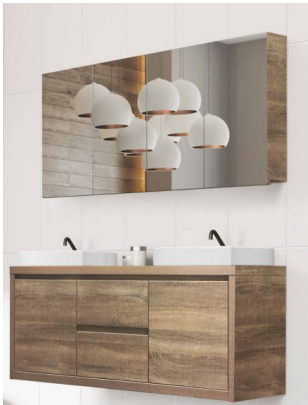

## Bloc

Our vision is to provide your bathroom with product excellence that is unique in design, be it contemporary or traditional. The new FORME Bathroom Collection is European-inspired, Australian-designed, simple and practical. Forme Bathroom Collection has been providing the domestic and commercial markets in New Zealand and Australia with premium quality bathroom products for over 10 years.

### FEATURES / OPTIONS

- Wall hung
- Designed & manufactured by Forme
- 3x cabinet colours – Light Ash, Walnut and Dark Chocolate
- Porcelain basin included
- Soft close hardware
- Matching shaving cabinet available in all sizes