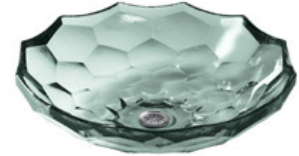

## Briolette

The Briolette glass sink displays a uniquely faceted shape inspired by the precisely cut surfaces of precious stone. Gently curved walls highlight the natural textural qualities of glass and create a striking reflective effect. This sink sits on top of the counter as a brilliant addition to your bath or powder room.

# KOHLER®

**2373-B11—ICE**  
Countertop Basin 445mm  
Taphole - 0

**2373-TG1—DUSK**  
Countertop Basin 445mm  
Taphole - 0

**2373-TG2—DEW**  
Countertop Basin 445mm  
Taphole - 0

**2373-TG3—DOE**  
Countertop Basin 445mm  
Taphole - 0