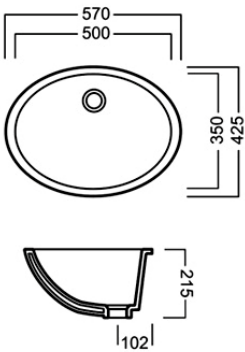

Undercounter Basins

hatria

Y651—CATERINE

Undercounter Basin 570mm
Taphole - 0

Optional Accessories

Chrome Waste