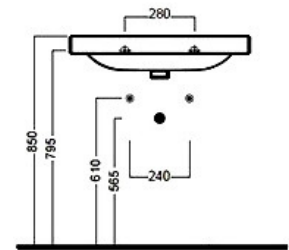

Daytime

The Daytime line uses geometric modules forming wide washbasins in a harmonious manner, in which light flows like water softly embracing the modelled outline of the structure.

hatria

YOYU
Vanity Basin 615mm
Taphole - 0

YOYT
Wall Basin 620mm
Taphole - 1

YOMB
Wall Basin 700mm
Taphole - 1

Optional Accessories

YR47
Wall Fixings

Chrome Waste

YOPF
Towel Shelf
Suitable for 1100mm

Daytime

YOYJ
Wall Basin 860mm
Taphole - 1

YOYQ
Wall Basin 1100mm
Taphole - 0

YOYQ
Wall Basin 1100mm
Taphole - 0