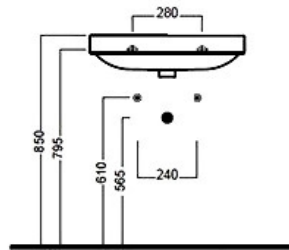

Daytime

The Daytime line uses geometric modules forming wide washbasins in a harmonious manner, in which light flows like water softly embracing the modelled outline of the structure.

hatria

YOYU
Vanity Basin 615mm
Taphole - 0

YOYT
Wall Basin 620mm
Taphole - 1

YOMB
Wall Basin 700mm
Taphole - 1

Optional Accessories

YR47
Wall Fixings

Chrome Waste

YOPF
Towel Shelf
Suitable for 1100mm

Daytime

YOYJ
Wall Basin 860mm
Taphole - 1

YOYQ
Wall Basin 1100mm
Taphole - 0

YOYQ
Wall Basin 1100mm
Taphole - 0