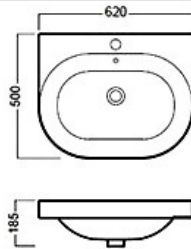

Daytime

The Daytime line uses geometric modules forming wide washbasins in a harmonious manner, in which light flows like water softly embracing the modelled outline of the structure.

hatria

YOYU
Vanity Basin 615mm
Taphole - 0

YOYT
Wall Basin 620mm
Taphole - 1

YOMB
Wall Basin 700mm
Taphole - 1

Optional Accessories

YR47
Wall Fixings

Chrome Waste

YOPF
Towel Shelf
Suitable for 1100mm

Daytime

YOYJ
Wall Basin 860mm
Taphole - 1

YOYQ
Wall Basin 1100mm
Taphole - 0

YOYQ
Wall Basin 1100mm
Taphole - 0