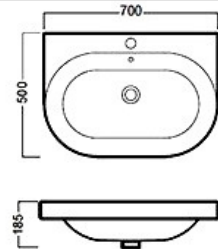

Daytime

The Daytime line uses geometric modules forming wide washbasins in a harmonious manner, in which light flows like water softly embracing the modelled outline of the structure.

hatria

YOYU
Vanity Basin 615mm
Taphole - 0

YOYT
Wall Basin 620mm
Taphole - 1

YOMB
Wall Basin 700mm
Taphole - 1

Optional Accessories

YR47
Wall Fixings

Chrome Waste

YOPF
Towel Shelf
Suitable for 1100mm

Daytime

YOYJ
Wall Basin 860mm
Taphole - 1

YOYQ
Wall Basin 1100mm
Taphole - 0

YOYQ
Wall Basin 1100mm
Taphole - 0