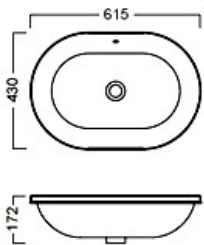

Daytime

The Daytime line uses geometric modules forming wide washbasins in a harmonious manner, in which light flows like water softly embracing the modelled outline of the structure.

hatria

YOYU
Vanity Basin 615mm
Taphole - 0

YOYT
Wall Basin 620mm
Taphole - 1

YOMB
Wall Basin 700mm
Taphole - 1

Optional Accessories

YR47
Wall Fixings

Chrome Waste

YOPF
Towel Shelf
Suitable for 1100mm

Daytime

YOYJ
Wall Basin 860mm
Taphole - 1

YOYQ
Wall Basin 1100mm
Taphole - 0

YOYQ
Wall Basin 1100mm
Taphole - 0