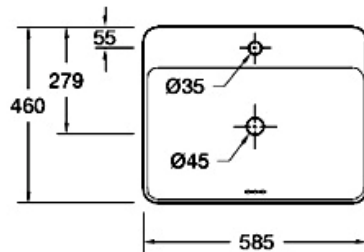

Forefront

Featuring clean edges and rounded corners the Kohler Forefront Rectangular Basin pairs beautifully with contemporary vanities to create a stylish centrepiece in any bathroom.

KOHLER®

2661X-0
Semi Inset Basin 413mm
Taphole - 0

2660X-1-0
Semi Inset Basin 585mm
Taphole - 1

5373T-0
Semi-Inset Basin 575mm
Taphole - 0

Optional Accessories

Chrome Waste

Forefront

98930X-1-0
Semi Recess Basin 420mm
Taphole - 1

11479T-VC1-0
Semi Recess Basin 578mm
Taphole - 1

24985K-1-0
Wall Basin 450mm
Taphole - 1