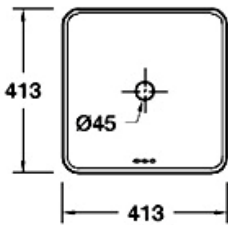

Forefront

Featuring clean edges and rounded corners the Kohler Forefront Rectangular Basin pairs beautifully with contemporary vanities to create a stylish centrepiece in any bathroom.

KOHLER®

2661X-0
Semi Inset Basin 413mm
Taphole - 0

2660X-1-0
Semi Inset Basin 585mm
Taphole - 1

5373T-0
Semi-Inset Basin 575mm
Taphole - 0

Optional Accessories

Chrome Waste

Forefront

98930X-1-0
Semi Recess Basin 420mm
Taphole - 1

11479T-VC1-0
Semi Recess Basin 578mm
Taphole - 1

24985K-1-0
Wall Basin 450mm
Taphole - 1