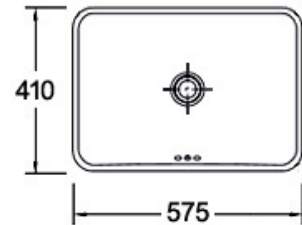

Forefront

Featuring clean edges and rounded corners the Kohler Forefront Rectangular Basin pairs beautifully with contemporary vanities to create a stylish centrepiece in any bathroom.

KOHLER®

2661X-0
Semi Inset Basin 413mm
Taphole - 0

2660X-1-0
Semi Inset Basin 585mm
Taphole - 1

5373T-0
Semi-Inset Basin 575mm
Taphole - 0

Optional Accessories

Chrome Waste

Forefront

98930X-1-0
Semi Recess Basin 420mm
Taphole - 1

11479T-VC1-0
Semi Recess Basin 578mm
Taphole - 1

24985K-1-0
Wall Basin 450mm
Taphole - 1