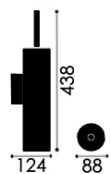

N1911-B

Wall Mount Toilet Brush
Black

N1912-B

Spare Toilet Roll Holder
Black

N1916-1-B

Towel Rail 600mm
Black

N1939-B

Soap Dispenser
Black