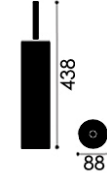

N1901-1-B

Robe Hook (set of 2)
Black

N1901-2-B

Robe Hook (set of 2)
Black

N1909-B

Toilet Roll Holder
Black

N1910-B

Freestanding Toilet Brush
Black