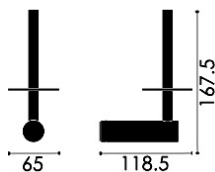

N1911-B

Wall Mount Toilet Brush
Black

N1912-B

Spare Toilet Roll Holder
Black

N1916-1-B

Towel Rail 600mm
Black

N1939-B

Soap Dispenser
Black