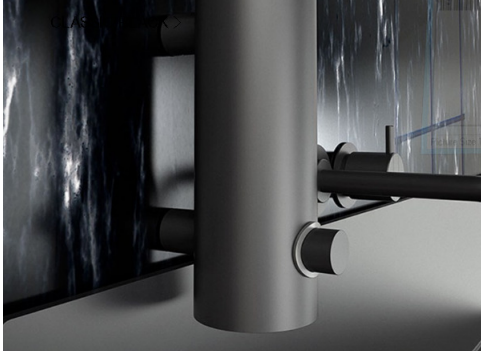

Nova2 Black

Consistent detail such as the shadow edge between the mounting surface and the product compliments the discreet and complete series. All elements are interpretations of the meeting between the stringent form and the cylindrical form.

N1901-1-B

Robe Hook (set of 2)
Black

N1901-2-B

Robe Hook (set of 2)
Black

N1909-B

Toilet Roll Holder
Black

N1910-B

Freestanding Toilet Brush
Black

N1911-B

Wall Mount Toilet Brush
Black

N1912-B

Spare Toilet Roll Holder
Black

N1916-1-B

Towel Rail 600mm
Black

N1939-B

Soap Dispenser
Black