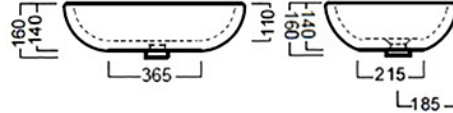

hatria

Y0M6
Countertop Basin 475mm
Taphole - 1

YXSK
Countertop Basin 440mm
Taphole - 0

Y0QR
Countertop Basin 398mm
Taphole - 0

Optional Accessories

YR47
Wall Fixings

Chrome Waste

Happy Hour

YXSL
Countertop Basin 500mm
Taphole - 0

Y0QQ
Countertop Basin 550mm

Y0M9
Countertop Basin 700mm
Taphole - 0

Y0M7
Wall Basin 480mm

Y0M8
Semi Recess Basin
480mm