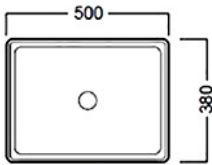

hatria

Y0M6
Countertop Basin 475mm
Taphole - 1

YXSK
Countertop Basin 440mm
Taphole - 0

Y0QR
Countertop Basin 398mm
Taphole - 0

Optional Accessories

YR47
Wall Fixings

Chrome Waste

Happy Hour

YXSL
Countertop Basin 500mm
Taphole - 0

Y0QQ
Countertop Basin 550mm

Y0M9
Countertop Basin 700mm
Taphole - 0

Y0M7
Wall Basin 480mm

Y0M8
Semi Recess Basin
480mm