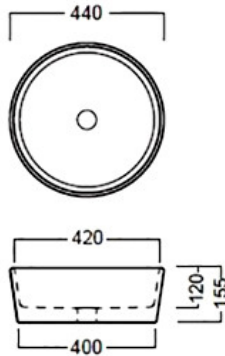

hatria

Y0M6
Countertop Basin 475mm
Taphole - 1

YXSK
Countertop Basin 440mm
Taphole - 0

Y0QR
Countertop Basin 398mm
Taphole - 0

Optional Accessories

YR47
Wall Fixings

Chrome Waste

Happy Hour

YXSL
Countertop Basin 500mm
Taphole - 0

Y0QQ
Countertop Basin 550mm

Y0M9
Countertop Basin 700mm
Taphole - 0

Y0M7
Wall Basin 480mm

Y0M8
Semi Recess Basin
480mm