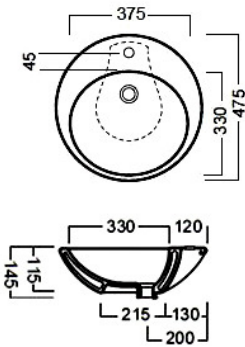

hatria

Y0M6
Countertop Basin 475mm
Taphole - 1

YXSK
Countertop Basin 440mm
Taphole - 0

Y0QR
Countertop Basin 398mm
Taphole - 0

Optional Accessories

YR47
Wall Fixings

Chrome Waste

Happy Hour

YXSL
Countertop Basin 500mm
Taphole - 0

Y0QQ
Countertop Basin 550mm

Y0M9
Countertop Basin 700mm
Taphole - 0

Y0M7
Wall Basin 480mm

Y0M8
Semi Recess Basin
480mm