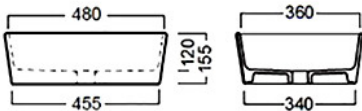

hatria

Y0M6
Countertop Basin 475mm
Taphole - 1

YXSK
Countertop Basin 440mm
Taphole - 0

Y0QR
Countertop Basin 398mm
Taphole - 0

Optional Accessories

YR47
Wall Fixings

Chrome Waste

Happy Hour

YXSL
Countertop Basin 500mm
Taphole - 0

Y0QQ
Countertop Basin 550mm

Y0M9
Countertop Basin 700mm
Taphole - 0

Y0M7
Wall Basin 480mm

Y0M8
Semi Recess Basin
480mm