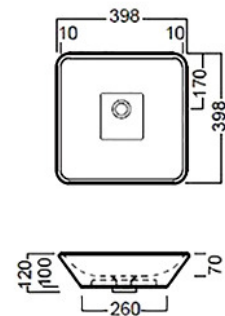

hatria

Y0M6
Countertop Basin 475mm
Taphole - 1

YXSK
Countertop Basin 440mm
Taphole - 0

Y0QR
Countertop Basin 398mm
Taphole - 0

Optional Accessories

YR47
Wall Fixings

Chrome Waste

Happy Hour

YXSL
Countertop Basin 500mm
Taphole - 0

Y0QQ
Countertop Basin 550mm

Y0M9
Countertop Basin 700mm
Taphole - 0

Y0M7
Wall Basin 480mm

Y0M8
Semi Recess Basin
480mm