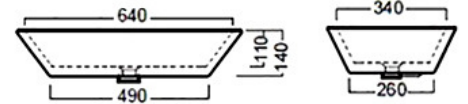

hatria

Y0M6
Countertop Basin 475mm
Taphole - 1

YXSK
Countertop Basin 440mm
Taphole - 0

Y0QR
Countertop Basin 398mm
Taphole - 0

Optional Accessories

YR47
Wall Fixings

Chrome Waste

Happy Hour

YXSL
Countertop Basin 500mm
Taphole - 0

Y0QQ
Countertop Basin 550mm

Y0M9
Countertop Basin 700mm
Taphole - 0

Y0M7
Wall Basin 480mm

Y0M8
Semi Recess Basin
480mm