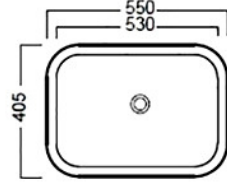

hatria

Y0M6
Countertop Basin 475mm
Taphole - 1

YXSK
Countertop Basin 440mm
Taphole - 0

Y0QR
Countertop Basin 398mm
Taphole - 0

Optional Accessories

YR47
Wall Fixings

Chrome Waste

Happy Hour

YXSL
Countertop Basin 500mm
Taphole - 0

Y0QQ
Countertop Basin 550mm

Y0M9
Countertop Basin 700mm
Taphole - 0

Y0M7
Wall Basin 480mm

Y0M8
Semi Recess Basin
480mm