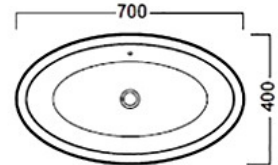

hatria

Y0M6
Countertop Basin 475mm
Taphole - 1

YXSK
Countertop Basin 440mm
Taphole - 0

Y0QR
Countertop Basin 398mm
Taphole - 0

Optional Accessories

YR47
Wall Fixings

Chrome Waste

Happy Hour

YXSL
Countertop Basin 500mm
Taphole - 0

Y0QQ
Countertop Basin 550mm

Y0M9
Countertop Basin 700mm
Taphole - 0

Y0M7
Wall Basin 480mm

Y0M8
Semi Recess Basin
480mm