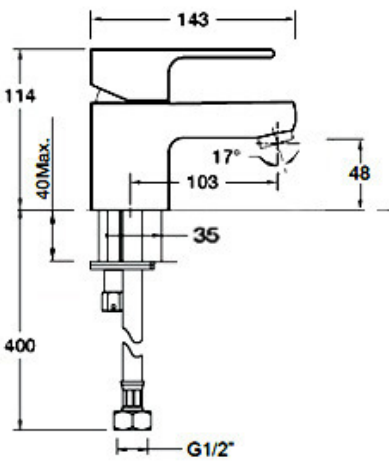

July

With its contemporary curves and sleek, simple lines, the July mixer collection brings sophisticated European styling to your bathroom at an approachable price. The single lever handle offers easy, ergonomic control of both water volume and temperature.

KOHLER®

8124A-4ND-CP
Wall Basin Mixer
Chrome