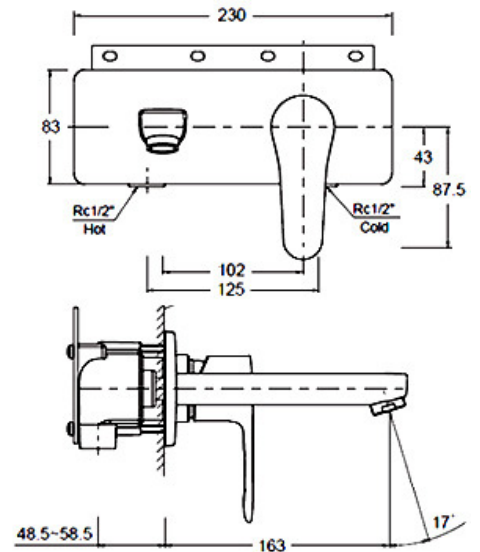

July

With its contemporary curves and sleek, simple lines, the July mixer collection brings sophisticated European styling to your bathroom at an approachable price. The single lever handle offers easy, ergonomic control of both water volume and temperature.

KOHLER®

8124A-4ND-CP
Wall Basin Mixer
Chrome