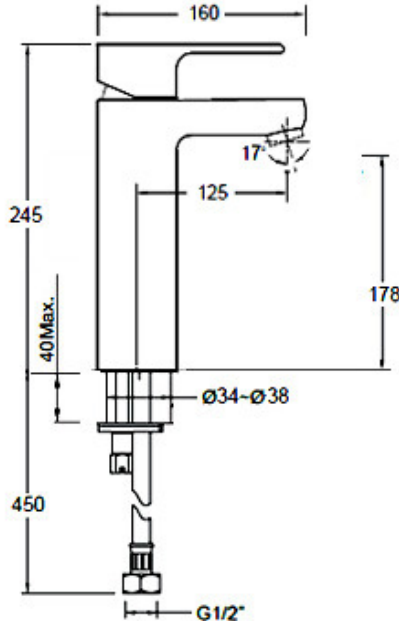

KOHLER®

16027A-B4ND-CP
Basin Mixer
Chrome

5241A-4ND-CP
Tall Basin Mixer
Chrome

8124A-4ND-CP
Wall Basin Mixer
Chrome

8126A-4ND-CP
Wall Bath Mixer
Chrome

16084A-4-CP
Sink/Laundry Mixer
Chrome

16317A-4-CP+880A-CP
Shower/Bath Mixer
Chrome

16316A-4-CP+882A-CP
Shower/Bath Mixer Diverter
Chrome

Matching Accessories