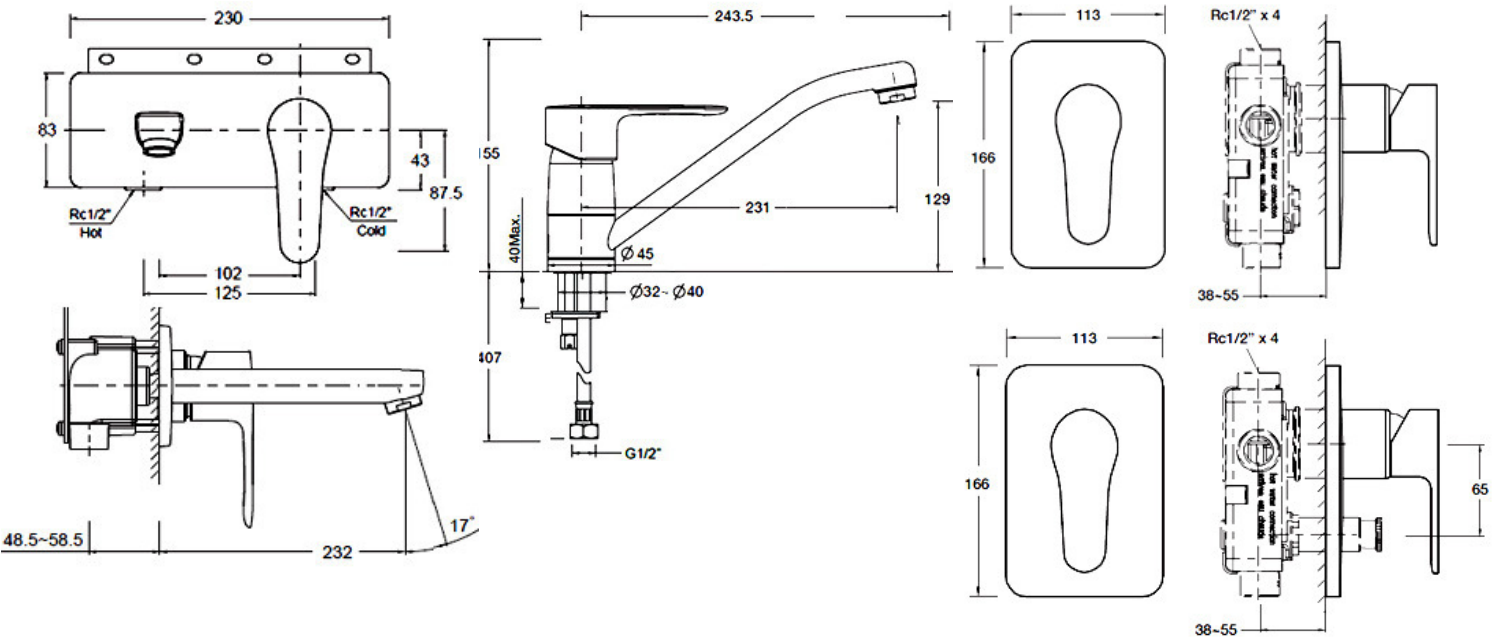

16316A-4-CP+882A-CP
Shower/Bath Mixer Diverter
Chrome

Matching Accessories