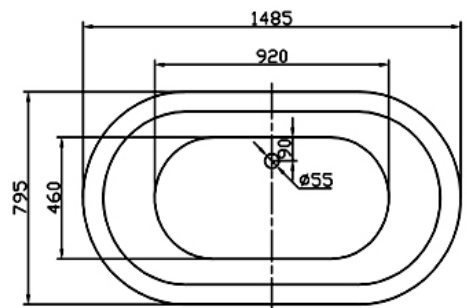

FORME
CERAMICS

L'ISOLA
Freestanding Bath 1500mm
Double Skinned Acrylic

L'ISOLA
Freestanding Bath 1860mm
Double Skinned Acrylic

OVAL
Freestanding Bath 1490mm
Double Skinned Acrylic

Optional Accessories

Chrome Waste

Included Components

Height Adjustable Legs

Oval Baths

PLUNGE
Freestanding Bath 1500mm
Double Skinned Acrylic

PLUNGE
Freestanding Bath 1800mm
Double Skinned Acrylic

SOUL OVAL
Freestanding Bath 1490mm
Single Skinned Acrylic