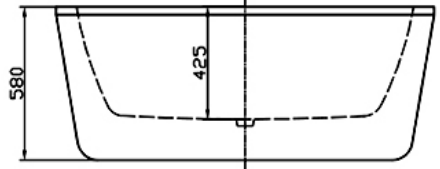

FORME
CERAMICS

L'ISOLA
Freestanding Bath 1500mm
Double Skinned Acrylic

L'ISOLA
Freestanding Bath 1860mm
Double Skinned Acrylic

OVAL
Freestanding Bath 1490mm
Double Skinned Acrylic

Optional Accessories

Chrome Waste

Included Components

Height Adjustable Legs

Oval Baths

PLUNGE
Freestanding Bath 1500mm
Double Skinned Acrylic

PLUNGE
Freestanding Bath 1800mm
Double Skinned Acrylic

SOUL OVAL
Freestanding Bath 1490mm
Single Skinned Acrylic