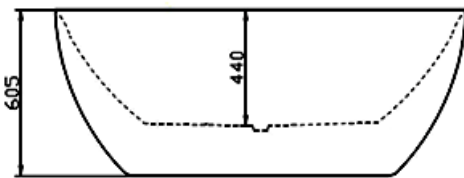

FORME
CERAMICS

L'ISOLA
Freestanding Bath 1500mm
Double Skinned Acrylic

L'ISOLA
Freestanding Bath 1860mm
Double Skinned Acrylic

OVAL
Freestanding Bath 1490mm
Double Skinned Acrylic

Optional Accessories

Chrome Waste

Included Components

Height Adjustable Legs

Oval Baths

PLUNGE
Freestanding Bath 1500mm
Double Skinned Acrylic

PLUNGE
Freestanding Bath 1800mm
Double Skinned Acrylic

SOUL OVAL
Freestanding Bath 1490mm
Single Skinned Acrylic