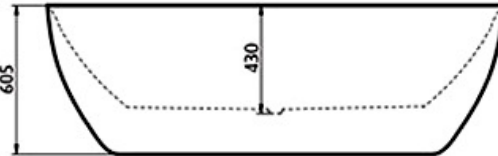

FORME
CERAMICS

L'ISOLA
Freestanding Bath 1500mm
Double Skinned Acrylic

L'ISOLA
Freestanding Bath 1860mm
Double Skinned Acrylic

OVAL
Freestanding Bath 1490mm
Double Skinned Acrylic

Optional Accessories

Chrome Waste

Included Components

Height Adjustable Legs

Oval Baths

PLUNGE
Freestanding Bath 1500mm
Double Skinned Acrylic

PLUNGE
Freestanding Bath 1800mm
Double Skinned Acrylic

SOUL OVAL
Freestanding Bath 1490mm
Single Skinned Acrylic