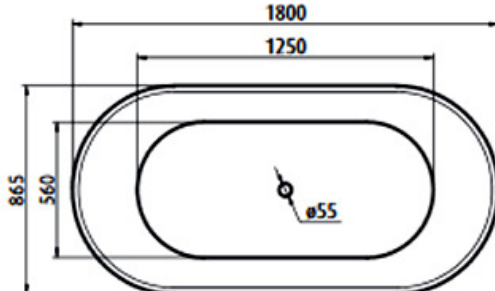

FORME
CERAMICS

L'ISOLA
Freestanding Bath 1500mm
Double Skinned Acrylic

L'ISOLA
Freestanding Bath 1860mm
Double Skinned Acrylic

OVAL
Freestanding Bath 1490mm
Double Skinned Acrylic

Optional Accessories

Chrome Waste

Included Components

Height Adjustable Legs

Oval Baths

PLUNGE
Freestanding Bath 1500mm
Double Skinned Acrylic

PLUNGE
Freestanding Bath 1800mm
Double Skinned Acrylic

SOUL OVAL
Freestanding Bath 1490mm
Single Skinned Acrylic