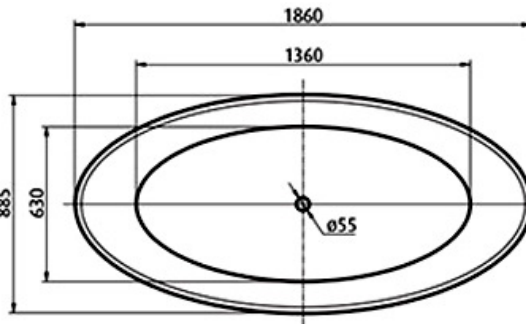

FORME
CERAMICS

L'ISOLA
Freestanding Bath 1500mm
Double Skinned Acrylic

L'ISOLA
Freestanding Bath 1860mm
Double Skinned Acrylic

OVAL
Freestanding Bath 1490mm
Double Skinned Acrylic

Optional Accessories

Chrome Waste