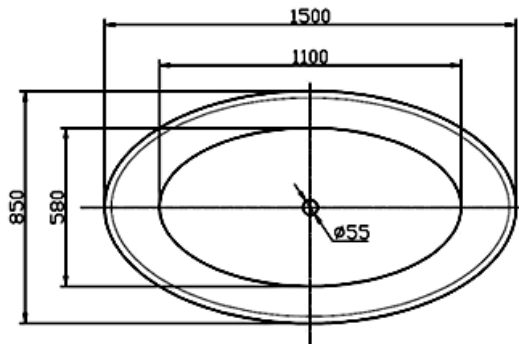

FORME
CERAMICS

L'ISOLA
Freestanding Bath 1500mm
Double Skinned Acrylic

L'ISOLA
Freestanding Bath 1860mm
Double Skinned Acrylic

OVAL
Freestanding Bath 1490mm
Double Skinned Acrylic

Optional Accessories

Chrome Waste

Included Components

Height Adjustable Legs

Oval Baths

PLUNGE
Freestanding Bath 1500mm
Double Skinned Acrylic

PLUNGE
Freestanding Bath 1800mm
Double Skinned Acrylic

SOUL OVAL
Freestanding Bath 1490mm
Single Skinned Acrylic