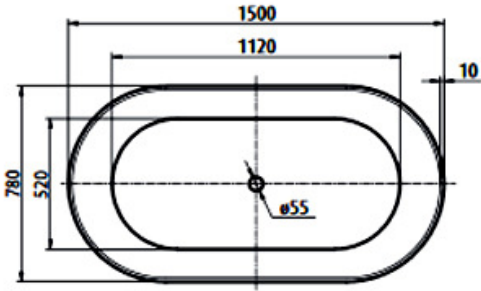

FORME
CERAMICS

L'ISOLA
Freestanding Bath 1500mm
Double Skinned Acrylic

L'ISOLA
Freestanding Bath 1860mm
Double Skinned Acrylic

OVAL
Freestanding Bath 1490mm
Double Skinned Acrylic

Optional Accessories

Chrome Waste

Included Components

Height Adjustable Legs

Oval Baths

PLUNGE
Freestanding Bath 1500mm
Double Skinned Acrylic

PLUNGE
Freestanding Bath 1800mm
Double Skinned Acrylic

SOUL OVAL
Freestanding Bath 1490mm
Single Skinned Acrylic

SOUL OVAL
Freestanding Bath 1675mm
Single Skinned Acrylic