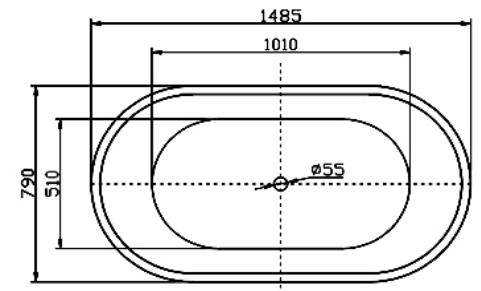

FORME
CERAMICS

L'ISOLA
Freestanding Bath 1500mm
Double Skinned Acrylic

L'ISOLA
Freestanding Bath 1860mm
Double Skinned Acrylic

OVAL
Freestanding Bath 1490mm
Double Skinned Acrylic

Optional Accessories

Chrome Waste

Included Components

Height Adjustable Legs

Oval Baths

PLUNGE
Freestanding Bath 1500mm
Double Skinned Acrylic

PLUNGE
Freestanding Bath 1800mm
Double Skinned Acrylic

SOUL OVAL
Freestanding Bath 1490mm
Single Skinned Acrylic