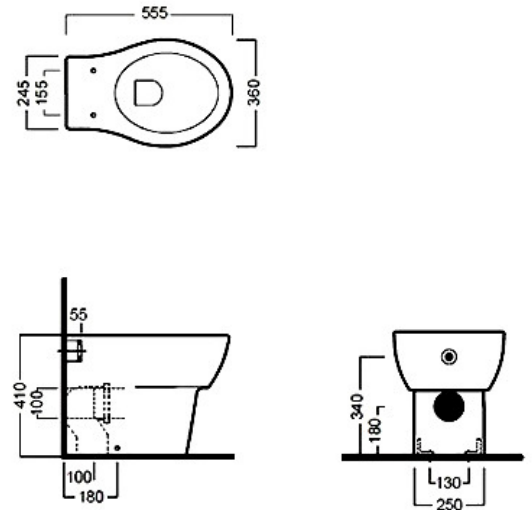

hatria

YXEP
Countertop Basin 680mm
Taphole - 1

YOR2
Countertop Basin
750mm

YOTT
Wall Basin 560mm
Taphole - 1

Optional Accessories

YR47
Wall Fixings

Chrome Waste

YOYM
Shroud
Not Suitable for Countertop

YXME
Variable Pan Connector for Suite
80mm—170mm

S-Trap Connector for Suite & WC

Included Components

Nido

Y0QX
Wall Basin 680mm
Taphole - 1

Y0ZH+Y0X7+YXWW
Wall Faced Suite
Soft Close Seat

YXLP+YXWW
Wall Faced WC
Soft Close Seat

Y0QW
Wall Faced Bidet
Taphole - 1

Y0U2+YXWW
Wall Hung WC
Soft Close Seat

Y0U0
Wall Hung Bidet
Taphole - 1