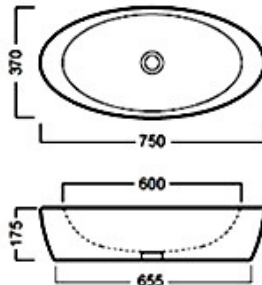

hatria

YXEP
Countertop Basin 680mm
Taphole - 1

YOR2
Countertop Basin
750mm

YOTT
Wall Basin 560mm
Taphole - 1

Optional Accessories

YR47
Wall Fixings

Chrome Waste

YOYM
Shroud
Not Suitable for Countertop

YXME
Variable Pan Connector for Suite
80mm—170mm

S-Trap Connector for Suite & WC

Included Components

Nido

Y0QX
Wall Basin 680mm
Taphole - 1

Y0ZH+Y0X7+YXWW
Wall Faced Suite
Soft Close Seat

YXLP+YXWW
Wall Faced WC
Soft Close Seat