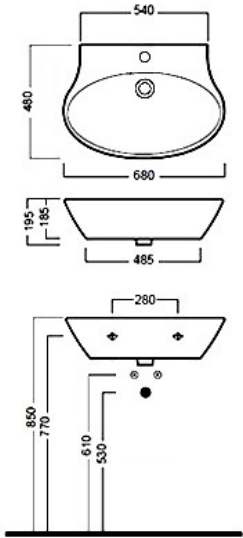

hatria

YXEP
Countertop Basin 680mm
Taphole - 1

YOR2
Countertop Basin
750mm

YOTT
Wall Basin 560mm
Taphole - 1

Optional Accessories

YR47
Wall Fixings

Chrome Waste

YOYM
Shroud
Not Suitable for Countertop

YXME
Variable Pan Connector for Suite
80mm—170mm

S-Trap Connector for Suite & WC

Included Components

Nido

Y0QX
Wall Basin 680mm
Taphole - 1

Y0ZH+Y0X7+YXWW
Wall Faced Suite
Soft Close Seat

YXLP+YXWW
Wall Faced WC
Soft Close Seat

Y0QW
Wall Faced Bidet
Taphole - 1

Y0U2+YXWW
Wall Hung WC
Soft Close Seat

Y0U0
Wall Hung Bidet
Taphole - 1