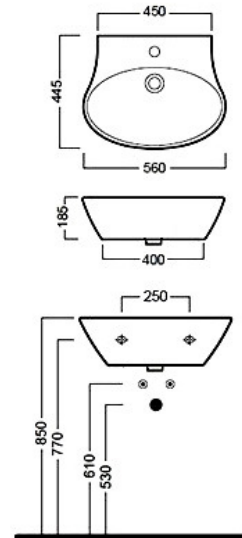

hatria

YXEP
Countertop Basin 680mm
Taphole - 1

YOR2
Countertop Basin
750mm

YOTT
Wall Basin 560mm
Taphole - 1

Optional Accessories

YR47
Wall Fixings

Chrome Waste

YOYM
Shroud
Not Suitable for Countertop

YXME
Variable Pan Connector for Suite
80mm—170mm

S-Trap Connector for Suite & WC

Included Components

Nido

Y0QX
Wall Basin 680mm
Taphole - 1

Y0ZH+Y0X7+YXWW
Wall Faced Suite
Soft Close Seat

YXLP+YXWW
Wall Faced WC
Soft Close Seat