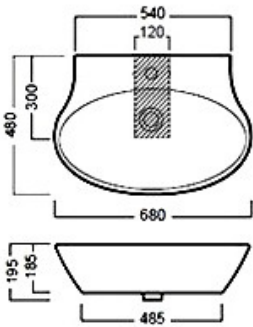

hatria

YXEP
Countertop Basin 680mm
Taphole - 1

YOR2
Countertop Basin
750mm

YOTT
Wall Basin 560mm
Taphole - 1

Optional Accessories

YR47
Wall Fixings

Chrome Waste

YOYM
Shroud
Not Suitable for Countertop

YXME
Variable Pan Connector for Suite
80mm—170mm

S-Trap Connector for Suite & WC

Included Components

Nido

Y0QX
Wall Basin 680mm
Taphole - 1

Y0ZH+Y0X7+YXWW
Wall Faced Suite
Soft Close Seat

YXLP+YXWW
Wall Faced WC
Soft Close Seat