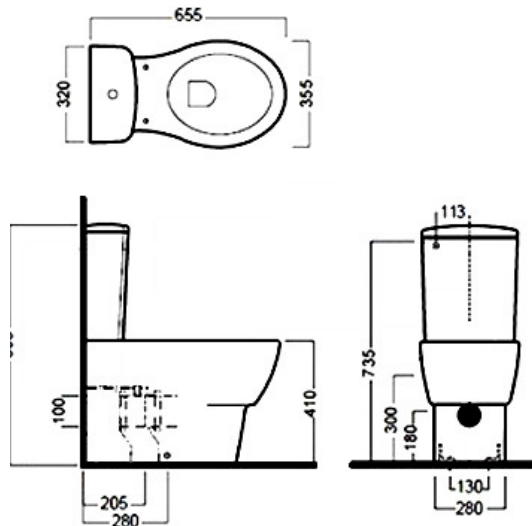

hatria

YXEP
Countertop Basin 680mm
Taphole - 1

YOR2
Countertop Basin
750mm

YOTT
Wall Basin 560mm
Taphole - 1

Optional Accessories

YR47
Wall Fixings

Chrome Waste

YOYM
Shroud
Not Suitable for Countertop

YXME
Variable Pan Connector for Suite
80mm—170mm

S-Trap Connector for Suite & WC

Included Components

Nido

Y0QX
Wall Basin 680mm
Taphole - 1

Y0ZH+Y0X7+YXWW
Wall Faced Suite
Soft Close Seat

YXLP+YXWW
Wall Faced WC
Soft Close Seat

Y0QW
Wall Faced Bidet
Taphole - 1

Y0U2+YXWW
Wall Hung WC
Soft Close Seat

Y0U0
Wall Hung Bidet
Taphole - 1