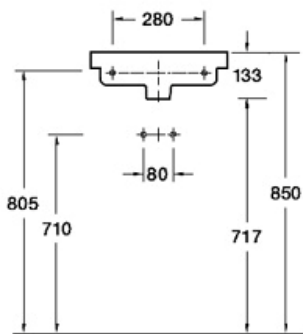

KOHLER®

4948K-00
Handwash Basin 400mm
Taphole - 1

18556W-L-00
Handwash Basin
500mm

18556W-R-00
Handwash Basin 500mm
Taphole - 1

Optional Accessories

Chrome Waste

E4721-39R
Towel Bar to suit 500mm Wall Basins

Included Components

Variable Pan Connector for Suite
90mm—160mm

Reach

77303A-0
Wall Faced Suite
Soft Close Seat

21001A-0
Back to Wall Suite
Soft Close Seat