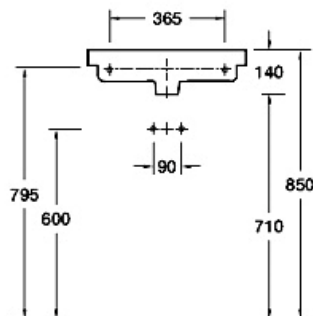

KOHLER®

4948K-00
Handwash Basin 400mm
Taphole - 1

18556W-L-00
Handwash Basin
500mm

18556W-R-00
Handwash Basin 500mm
Taphole - 1

Optional Accessories

Chrome Waste

E4721-39R
Towel Bar to suit 500mm Wall Basins

Included Components

Variable Pan Connector for Suite
90mm—160mm

Reach

77303A-0
Wall Faced Suite
Soft Close Seat

21001A-0
Back to Wall Suite
Soft Close Seat