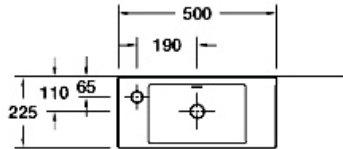

KOHLER®

4948K-00
Handwash Basin 400mm
Taphole - 1

18556W-L-00
Handwash Basin
500mm

18556W-R-00
Handwash Basin 500mm
Taphole - 1

Optional Accessories

Chrome Waste

E4721-39R
Towel Bar to suit 500mm Wall Basins

Included Components

Variable Pan Connector for Suite
90mm—160mm

Reach

77303A-0
Wall Faced Suite
Soft Close Seat

21001A-0
Back to Wall Suite
Soft Close Seat