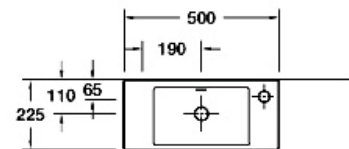

KOHLER®

4948K-00
Handwash Basin 400mm
Taphole - 1

18556W-L-00
Handwash Basin
500mm

18556W-R-00
Handwash Basin 500mm
Taphole - 1

Optional Accessories

Chrome Waste

E4721-39R
Towel Bar to suit 500mm Wall Basins

Included Components

Variable Pan Connector for Suite
90mm—160mm

Reach

77303A-0
Wall Faced Suite
Soft Close Seat

21001A-0
Back to Wall Suite
Soft Close Seat