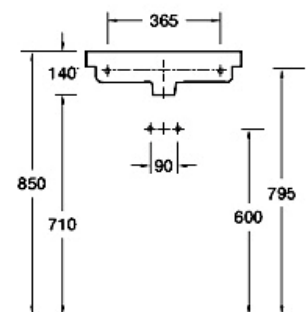

KOHLER®

4948K-00
Handwash Basin 400mm
Taphole - 1

18556W-L-00
Handwash Basin
500mm

18556W-R-00
Handwash Basin 500mm
Taphole - 1

Optional Accessories

Chrome Waste

E4721-39R
Towel Bar to suit 500mm Wall Basins

Included Components

Variable Pan Connector for Suite
90mm—160mm

Reach

77303A-0
Wall Faced Suite
Soft Close Seat

21001A-0
Back to Wall Suite
Soft Close Seat