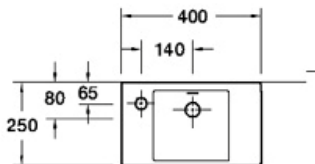

KOHLER®

4948K-00
Handwash Basin 400mm
Taphole - 1

18556W-L-00
Handwash Basin
500mm

18556W-R-00
Handwash Basin 500mm
Taphole - 1

Optional Accessories

Chrome Waste

E4721-39R
Towel Bar to suit 500mm Wall Basins

Included Components

Variable Pan Connector for Suite
90mm—160mm

Reach

77303A-0
Wall Faced Suite
Soft Close Seat

21001A-0
Back to Wall Suite
Soft Close Seat