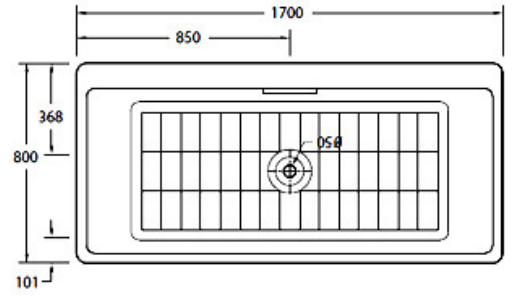

KOHLER®

4819T-0
Countertop Basin 550mm
Taphole - 0

5027K-00
Wall Basin 600mm
Taphole - 1

5028K-00
Wall Basin 800mm
Taphole - 1

Optional Accessories

Chrome Waste
For Basin Only

19024W-00
Pedestal to suit Wall Basin

Variable Pan Connector for Suite
90mm—230mm

Overflow/Waste
Combination for Bath Only

Included Components

Reve

Stock on Runout

5026K-00
Wall Basin 1000mm
Taphole - 1

5038A-00
Wall Faced WC
Soft Close Seat

98204A-0
Freestanding Bath 1700mm
Overflow/Waste Combination

Reve

10611A-NA
Inwall Cistern

4179A-NA
Inwall Cistern

8857A-CP—BEVEL
Flush Buttons

8857A-CP—BEVEL
Flush Buttons

4177A-CP—OVAL
Flush Buttons

4177A-CP—OVAL
Flush Buttons