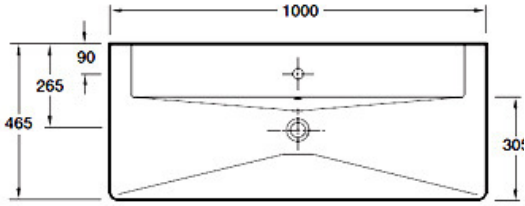

KOHLER®

4819T-0
Countertop Basin 550mm
Taphole - 0

5027K-00
Wall Basin 600mm
Taphole - 1

5028K-00
Wall Basin 800mm
Taphole - 1

Optional Accessories

Chrome Waste
For Basin Only

19024W-00
Pedestal to suit Wall Basin

Variable Pan Connector for Suite
90mm—230mm

Overflow/Waste
Combination for Bath Only

Included Components

Reve

Stock on Runout

5026K-00
Wall Basin 1000mm
Taphole - 1

5038A-00
Wall Faced WC
Soft Close Seat

98204A-0
Freestanding Bath 1700mm
Overflow/Waste Combination