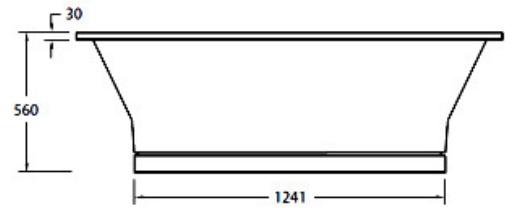

Variable Pan Connector for Suite
90mm—230mm

Overflow/Waste
Combination for Bath Only

Included Components

Reve

Stock on Runout

5026K-00
Wall Basin 1000mm
Taphole - 1

5038A-00
Wall Faced WC
Soft Close Seat

98204A-0
Freestanding Bath 1700mm
Overflow/Waste Combination