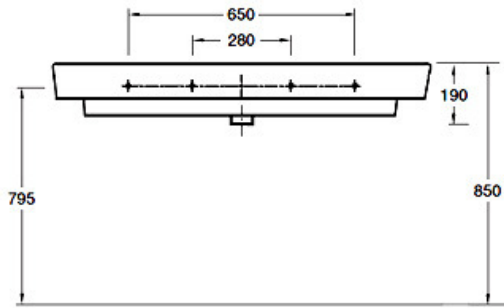

KOHLER®

4819T-0
Countertop Basin 550mm
Taphole - 0

5027K-00
Wall Basin 600mm
Taphole - 1

5028K-00
Wall Basin 800mm
Taphole - 1

Optional Accessories

Chrome Waste
For Basin Only

19024W-00
Pedestal to suit Wall Basin

Variable Pan Connector for Suite
90mm—230mm

Overflow/Waste
Combination for Bath Only

Included Components

Reve

Stock on Runout

5026K-00
Wall Basin 1000mm
Taphole - 1

5038A-00
Wall Faced WC
Soft Close Seat

98204A-0
Freestanding Bath 1700mm
Overflow/Waste Combination

Reve

10611A-NA
Inwall Cistern

4179A-NA
Inwall Cistern

8857A-CP—BEVEL
Flush Buttons

8857A-CP—BEVEL
Flush Buttons

4177A-CP—OVAL
Flush Buttons

4177A-CP—OVAL
Flush Buttons