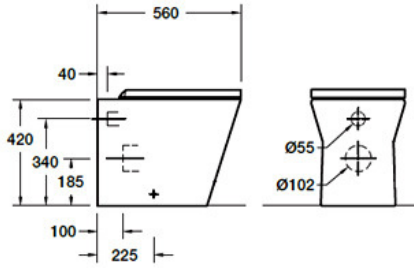

KOHLER®

4819T-0
Countertop Basin 550mm
Taphole - 0

5027K-00
Wall Basin 600mm
Taphole - 1

5028K-00
Wall Basin 800mm
Taphole - 1

Optional Accessories

Chrome Waste
For Basin Only

19024W-00
Pedestal to suit Wall Basin

Variable Pan Connector for Suite
90mm—230mm

Overflow/Waste
Combination for Bath Only

Included Components

Reve

Stock on Runout

5026K-00
Wall Basin 1000mm
Taphole - 1

5038A-00
Wall Faced WC
Soft Close Seat

98204A-0
Freestanding Bath 1700mm
Overflow/Waste Combination

Reve

10611A-NA
Inwall Cistern

4179A-NA
Inwall Cistern

8857A-CP—BEVEL
Flush Buttons

8857A-CP—BEVEL
Flush Buttons

4177A-CP—OVAL
Flush Buttons

4177A-CP—OVAL
Flush Buttons