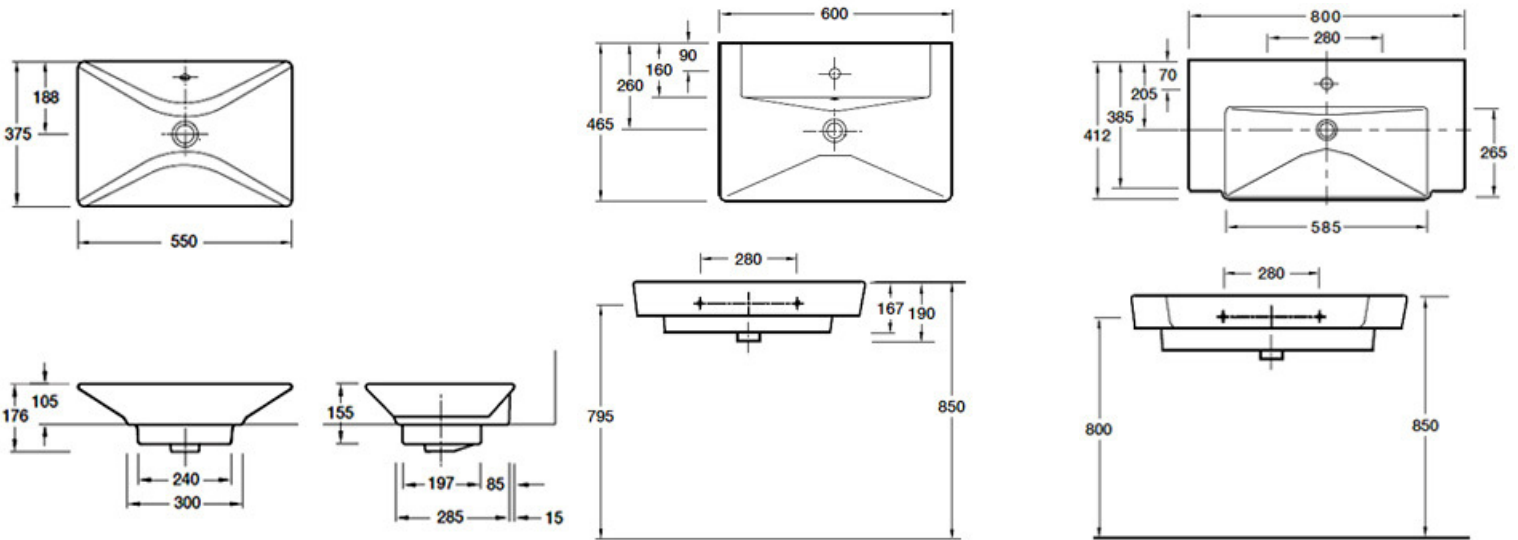

KOHLER®

4819T-0
Countertop Basin 550mm
Taphole - 0

5027K-00
Wall Basin 600mm
Taphole - 1

5028K-00
Wall Basin 800mm
Taphole - 1

Optional Accessories

Chrome Waste
For Basin Only

19024W-00
Pedestal to suit Wall Basin

Variable Pan Connector for Suite
90mm—230mm

Overflow/Waste
Combination for Bath Only

Included Components

Reve

Stock on Runout

5026K-00
Wall Basin 1000mm
Taphole - 1

5038A-00
Wall Faced WC
Soft Close Seat

98204A-0
Freestanding Bath 1700mm
Overflow/Waste Combination