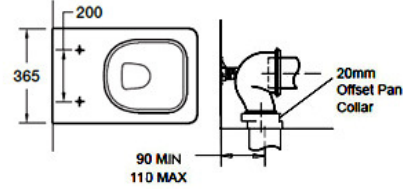

KOHLER®

4819T-0
Countertop Basin 550mm
Taphole - 0

5027K-00
Wall Basin 600mm
Taphole - 1

5028K-00
Wall Basin 800mm
Taphole - 1

Optional Accessories

Chrome Waste
For Basin Only

19024W-00
Pedestal to suit Wall Basin

Variable Pan Connector for Suite
90mm—230mm

Overflow/Waste
Combination for Bath Only

Included Components

Reve

Stock on Runout

5026K-00
Wall Basin 1000mm
Taphole - 1

5038A-00
Wall Faced WC
Soft Close Seat

98204A-0
Freestanding Bath 1700mm
Overflow/Waste Combination

Reve

10611A-NA
Inwall Cistern

4179A-NA
Inwall Cistern

8857A-CP—BEVEL
Flush Buttons

8857A-CP—BEVEL
Flush Buttons

4177A-CP—OVAL
Flush Buttons

4177A-CP—OVAL
Flush Buttons