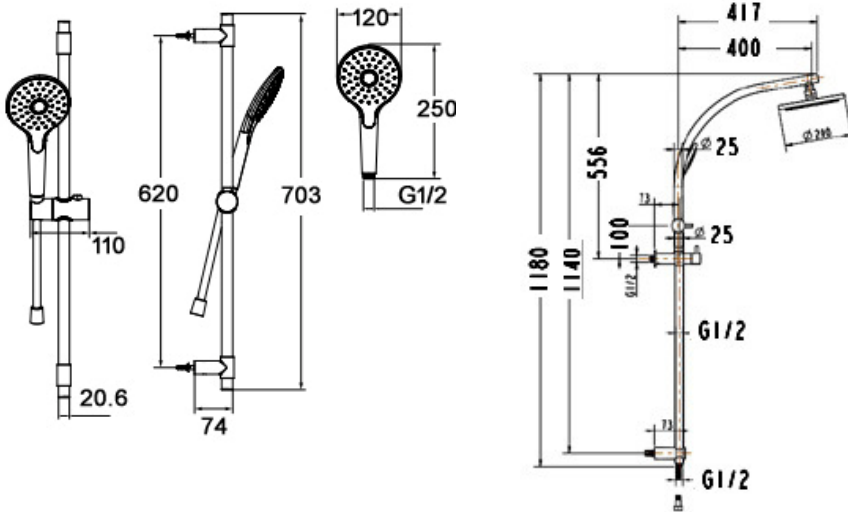

97532A-4-BN
Sink/Laundry Mixer
Brushed Nickel

1SVRO-BN
Vertical Rain Shower
Brushed Nickel

1SHRO-BN
Rain Shower on Arm
Brushed Nickel

Studio Brushed Nickel

29689-BN
Rail Shower
Brushed Nickel

RHB07-BN
Gareth Ashton Combination Shower
Brushed Nickel