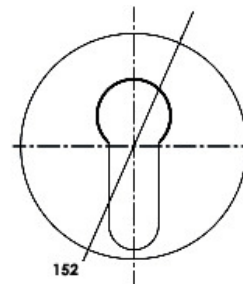

97531A-4-BN
Basin Mixer
Brushed Nickel

20149A-4-BN
Wall Basin Mixer
Brushed Nickel

97533A-4-BN
Shower/Bath Mixer
Brushed Nickel

97534A-4-BN
Shower/Bath Mixer Diverter
Brushed Nickel

Studio Brushed Nickel

97535A-BN
Bath Spout
Brushed Nickel