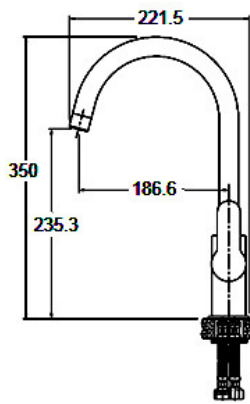

Studio Brushed Nickel

1SVRO-BN
Vertical Rain Shower
Brushed Nickel