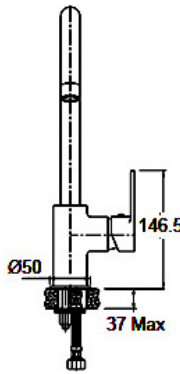

Studio Brushed Nickel

1SVRO-BN
Vertical Rain Shower
Brushed Nickel