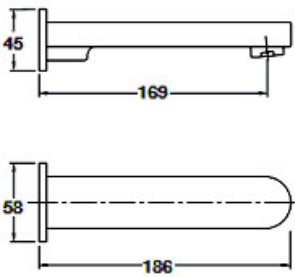

97531A-4-BN
Basin Mixer
Brushed Nickel

20149A-4-BN
Wall Basin Mixer
Brushed Nickel

97533A-4-BN
Shower/Bath Mixer
Brushed Nickel

97534A-4-BN
Shower/Bath Mixer Diverter
Brushed Nickel

Studio Brushed Nickel

97535A-BN
Bath Spout
Brushed Nickel