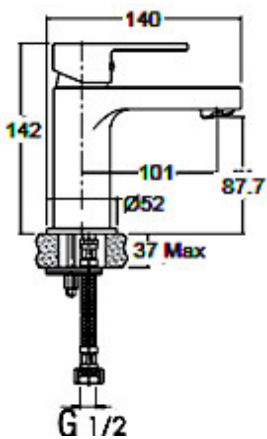

97531A-4-BN
Basin Mixer
Brushed Nickel

20149A-4-BN
Wall Basin Mixer
Brushed Nickel

97533A-4-BN
Shower/Bath Mixer
Brushed Nickel

97534A-4-BN
Shower/Bath Mixer Diverter
Brushed Nickel

Studio Brushed Nickel

97535A-BN
Bath Spout
Brushed Nickel