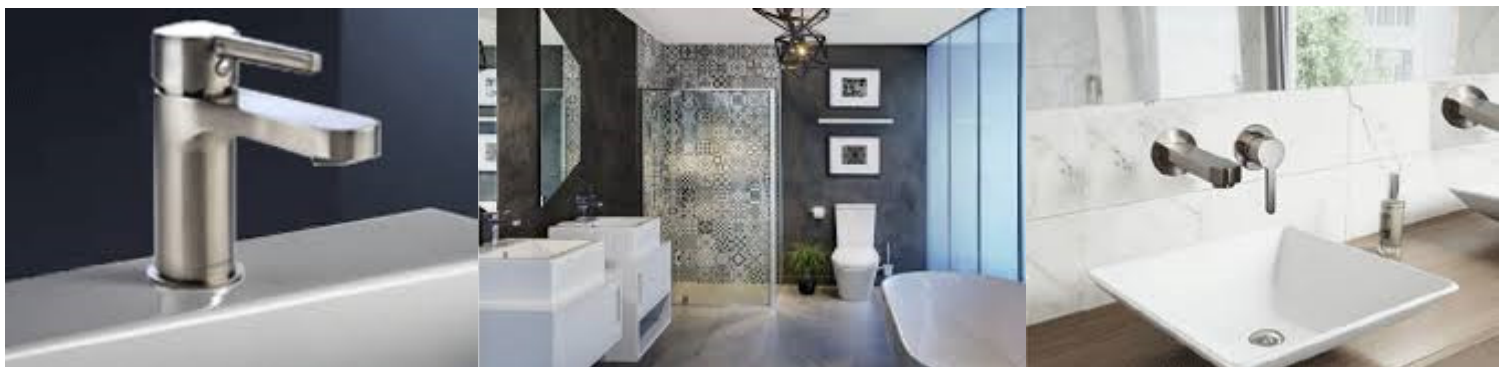

Studio Brushed Nickel

This round geometric tapware range has the quality behind the name and is a versatile collection that will suit all tastes. Economical yet brilliant the Studio tapware collection will compliment any room.

97531A-4-BN
Basin Mixer
Brushed Nickel

20149A-4-BN
Wall Basin Mixer
Brushed Nickel

97533A-4-BN
Shower/Bath Mixer
Brushed Nickel

97534A-4-BN
Shower/Bath Mixer Diverter
Brushed Nickel

Studio Brushed Nickel

97535A-BN
Bath Spout
Brushed Nickel

97532A-4-BN
Sink/Laundry Mixer
Brushed Nickel

1SVRO-BN
Vertical Rain Shower
Brushed Nickel

1SHRO-BN
Rain Shower on Arm
Brushed Nickel

Studio Brushed Nickel

29689-BN
Rail Shower
Brushed Nickel

RHB07-BN
Gareth Ashton Combination Shower
Brushed Nickel