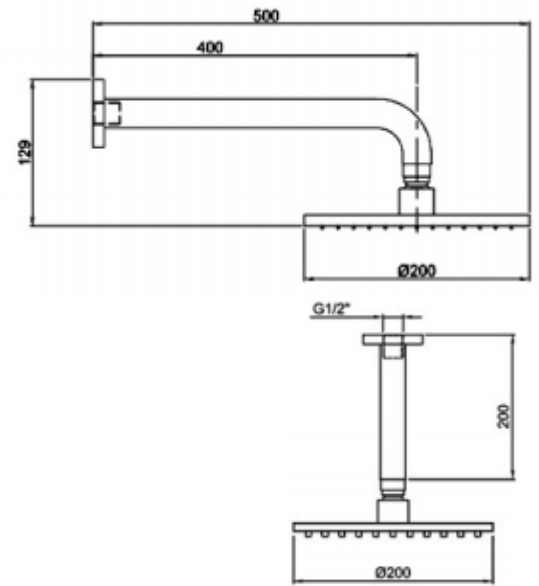

# Studio Matt Black

**97535A-BL**  
Bath Spout  
Matte Black

**97532A-4-BL**  
Sink/Laundry Mixer  
Matte Black

**1SVRO-B**  
Vertical Rain Shower  
Matte Black  
**1SHRO-B**  
Rain Shower on Arm  
Matte Black