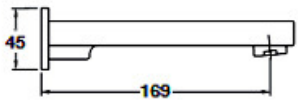

# Studio Matt Black

**97535A-BL**  
Bath Spout  
Matte Black

**97532A-4-BL**  
Sink/Laundry Mixer  
Matte Black

**1SVRO-B**  
Vertical Rain Shower  
Matte Black  
**1SHRO-B**  
Rain Shower on Arm  
Matte Black