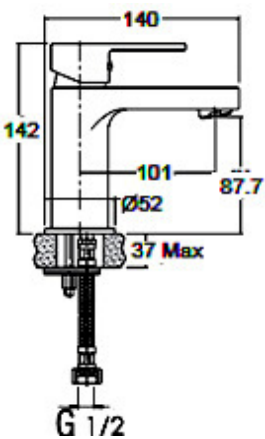

**97531A-4-BL**  
Basin Mixer  
Matte Black

**20149A-4-BL**  
Wall Basin Mixer  
Matte Black

**97533A-4-BL**  
Shower/Bath Mixer  
Matte Black

**97534A-4-BL**  
Shower/Bath Mixer Diverter  
Matte Black