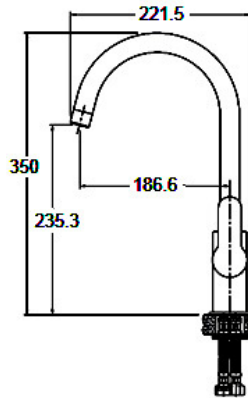

# Studio Matt Black

**97535A-BL**  
Bath Spout  
Matte Black

**97532A-4-BL**  
Sink/Laundry Mixer  
Matte Black

**1SVRO-B**  
Vertical Rain Shower  
Matte Black  
**1SHRO-B**  
Rain Shower on Arm  
Matte Black