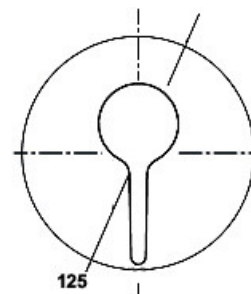

**97531A-4-BL**  
Basin Mixer  
Matte Black

**20149A-4-BL**  
Wall Basin Mixer  
Matte Black

**97533A-4-BL**  
Shower/Bath Mixer  
Matte Black

**97534A-4-BL**  
Shower/Bath Mixer Diverter  
Matte Black