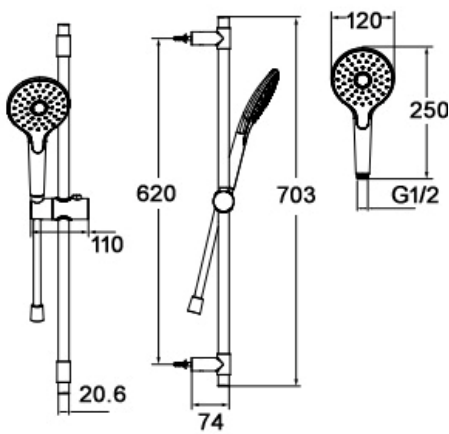

Studio Matt Black

Frost Matching Accessories