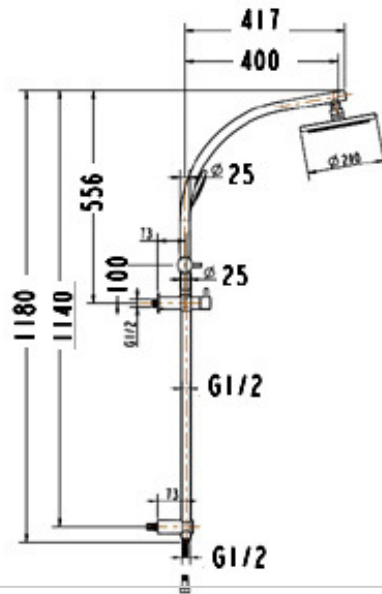

# Studio Matt Black

**29689-BL**  
Rail Shower  
Matte Black

**RHB07-B**  
Gareth Ashton Combination Shower  
Matte Black

Frost Matching Accessories