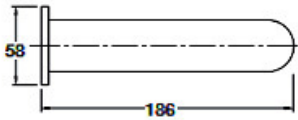

# Studio Matt Black

**97535A-BL**  
Bath Spout  
Matte Black

**97532A-4-BL**  
Sink/Laundry Mixer  
Matte Black

**1SVRO-B**  
Vertical Rain Shower  
Matte Black  
**1SHRO-B**  
Rain Shower on Arm  
Matte Black