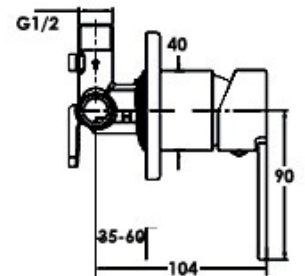

**97531A-4-BL**  
Basin Mixer  
Matte Black

**20149A-4-BL**  
Wall Basin Mixer  
Matte Black

**97533A-4-BL**  
Shower/Bath Mixer  
Matte Black

**97534A-4-BL**  
Shower/Bath Mixer Diverter  
Matte Black