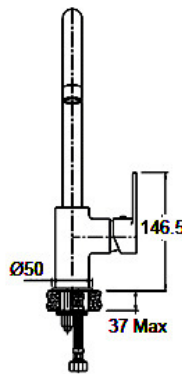

# Studio Matt Black

**97535A-BL**  
Bath Spout  
Matte Black

**97532A-4-BL**  
Sink/Laundry Mixer  
Matte Black

**1SVRO-B**  
Vertical Rain Shower  
Matte Black  
**1SHRO-B**  
Rain Shower on Arm  
Matte Black