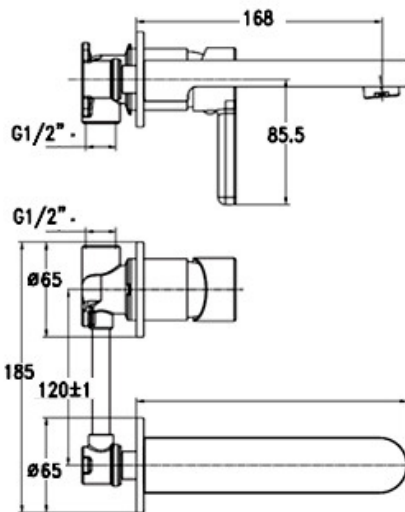

**97531A-4-BL**  
Basin Mixer  
Matte Black

**20149A-4-BL**  
Wall Basin Mixer  
Matte Black

**97533A-4-BL**  
Shower/Bath Mixer  
Matte Black

**97534A-4-BL**  
Shower/Bath Mixer Diverter  
Matte Black