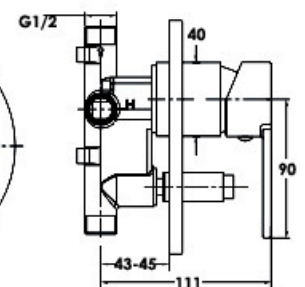

**97531A-4-BL**  
Basin Mixer  
Matte Black

**20149A-4-BL**  
Wall Basin Mixer  
Matte Black

**97533A-4-BL**  
Shower/Bath Mixer  
Matte Black

**97534A-4-BL**  
Shower/Bath Mixer Diverter  
Matte Black