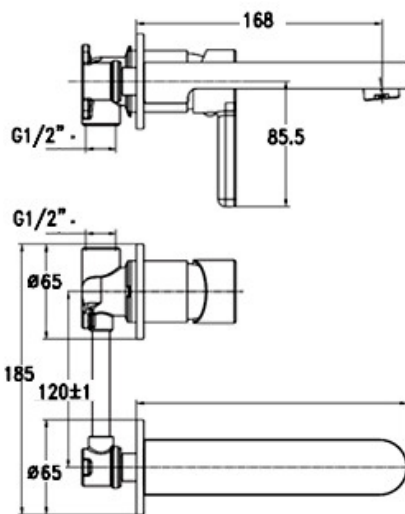

97531A-4-CP
Basin Mixer
Chrome

20149A-4-CP
Wall Basin Mixer
Chrome

97533A-4-CP
Shower/Bath Mixer
Chrome

97534A-4-CP
Shower/Bath Mixer Diverter
Chrome

Studio

97535A-CP
Bath Spout
Chrome

97532A-4-CP
Sink/Laundry Mixer
Chrome