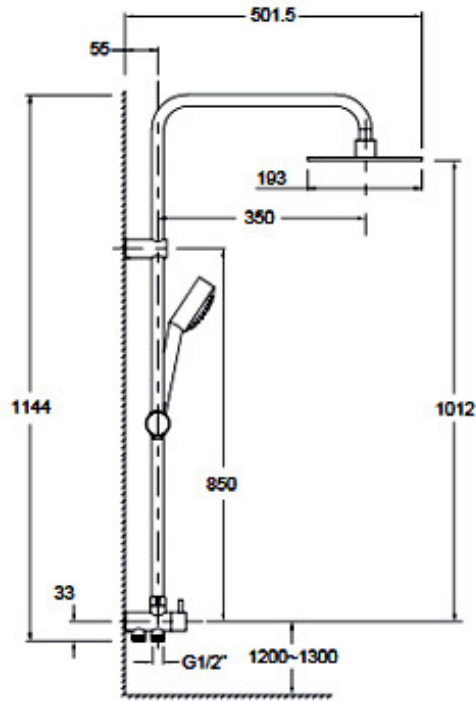

Studio

Milano Matching Accessories