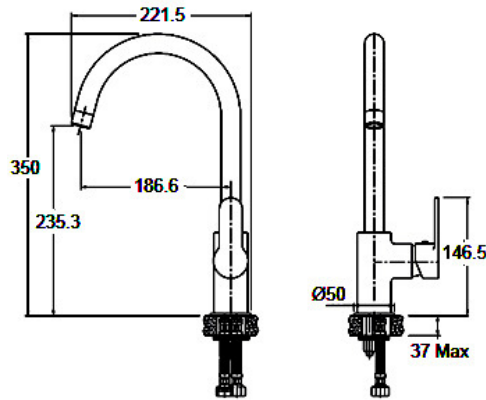

Studio

97535A-CP
Bath Spout
Chrome