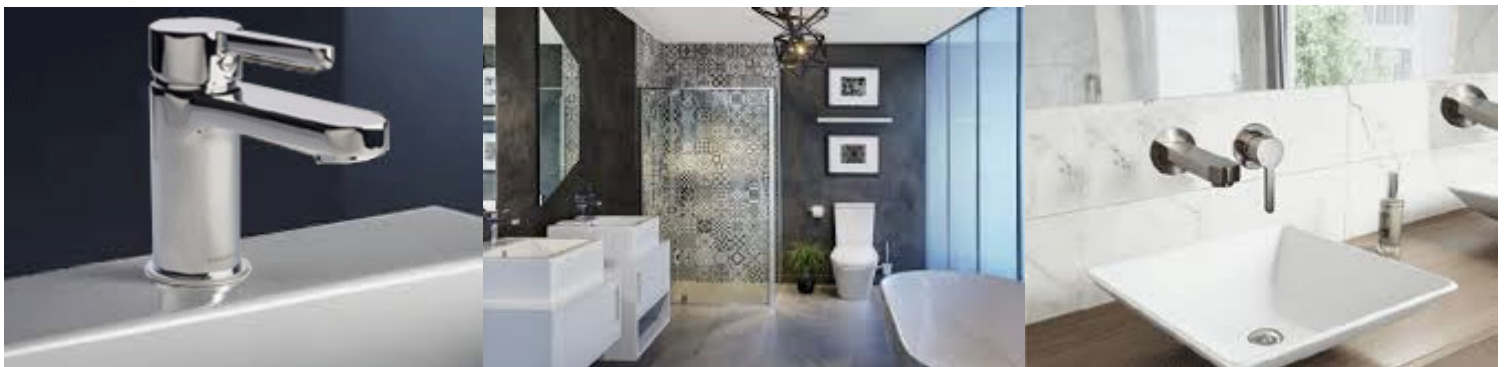

Studio

This round geometric tapware range has the quality behind the name and is a versatile collection that will suit all tastes. Economical yet brilliant the Studio tapware collection will compliment any room.

97531A-4-CP
Basin Mixer
Chrome

20149A-4-CP
Wall Basin Mixer
Chrome

97533A-4-CP
Shower/Bath Mixer
Chrome

97534A-4-CP
Shower/Bath Mixer Diverter
Chrome

Studio

97535A-CP
Bath Spout
Chrome

97532A-4-CP
Sink/Laundry Mixer
Chrome

1SVRO
Vertical Rain Shower
Chrome

1SHRO
Rain Shower on Arm
Chrome

Studio

Milano Matching Accessories