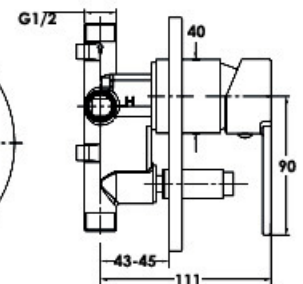

97531A-4-CP
Basin Mixer
Chrome

20149A-4-CP
Wall Basin Mixer
Chrome

97533A-4-CP
Shower/Bath Mixer
Chrome

97534A-4-CP
Shower/Bath Mixer Diverter
Chrome

Studio

97535A-CP
Bath Spout
Chrome

97532A-4-CP
Sink/Laundry Mixer
Chrome