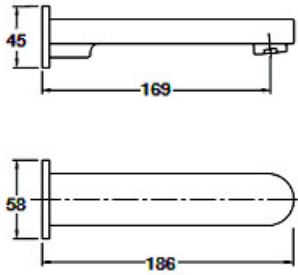

Studio

97535A-CP
Bath Spout
Chrome