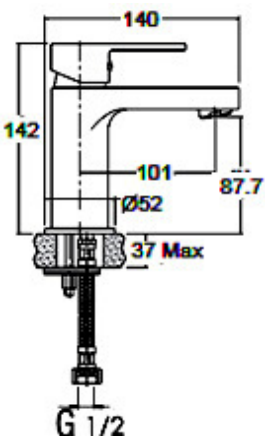

97531A-4-CP
Basin Mixer
Chrome

20149A-4-CP
Wall Basin Mixer
Chrome

97533A-4-CP
Shower/Bath Mixer
Chrome

97534A-4-CP
Shower/Bath Mixer Diverter
Chrome

Studio

97535A-CP
Bath Spout
Chrome

97532A-4-CP
Sink/Laundry Mixer
Chrome