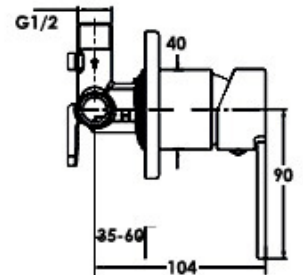

97531A-4-CP
Basin Mixer
Chrome

20149A-4-CP
Wall Basin Mixer
Chrome

97533A-4-CP
Shower/Bath Mixer
Chrome

97534A-4-CP
Shower/Bath Mixer Diverter
Chrome

Studio

97535A-CP
Bath Spout
Chrome

97532A-4-CP
Sink/Laundry Mixer
Chrome