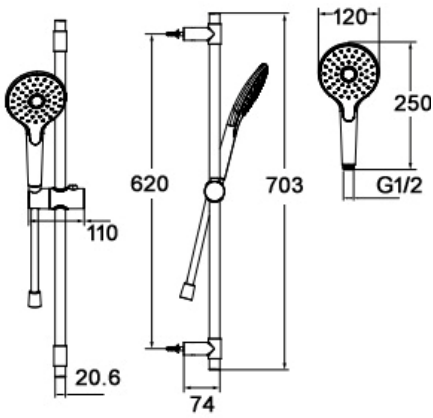

Studio

Milano Matching Accessories