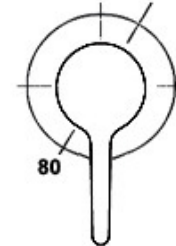

97531A-4-CP
Basin Mixer
Chrome

20149A-4-CP
Wall Basin Mixer
Chrome

97533A-4-CP
Shower/Bath Mixer
Chrome

97534A-4-CP
Shower/Bath Mixer Diverter
Chrome

Studio

97535A-CP
Bath Spout
Chrome

97532A-4-CP
Sink/Laundry Mixer
Chrome