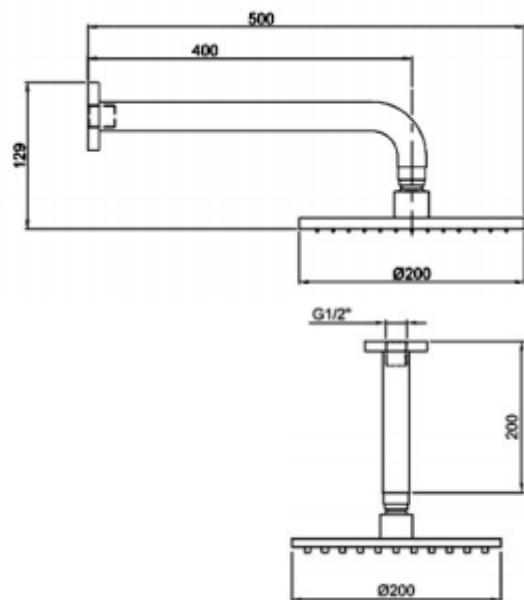

Studio

97535A-CP
Bath Spout
Chrome