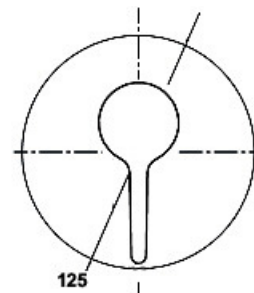

97531A-4-CP
Basin Mixer
Chrome

20149A-4-CP
Wall Basin Mixer
Chrome

97533A-4-CP
Shower/Bath Mixer
Chrome

97534A-4-CP
Shower/Bath Mixer Diverter
Chrome

Studio

97535A-CP
Bath Spout
Chrome

97532A-4-CP
Sink/Laundry Mixer
Chrome