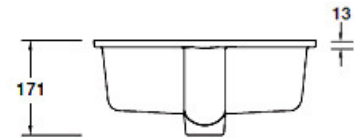

KOHLER®

2881T-0
Undercounter basin 486mm
Taphole - 0

2882T-0
Undercounter basin 503mm
Taphole - 0

2883T-0
Undercounter basin 400mm
Taphole - 0

Optional Accessories

Chrome Waste