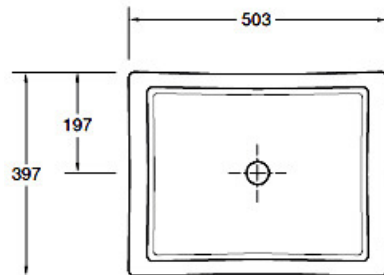

KOHLER®

2881T-0
Undercounter basin 486mm
Taphole - 0

2882T-0
Undercounter basin 503mm
Taphole - 0

2883T-0
Undercounter basin 400mm
Taphole - 0

Optional Accessories

Chrome Waste