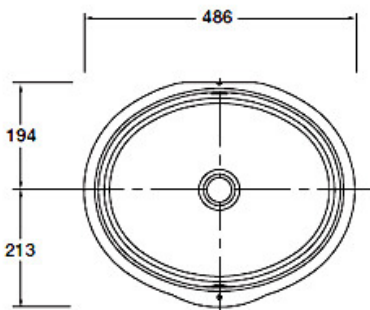

KOHLER®

2881T-0
Undercounter basin 486mm
Taphole - 0

2882T-0
Undercounter basin 503mm
Taphole - 0

2883T-0
Undercounter basin 400mm
Taphole - 0

Optional Accessories

Chrome Waste