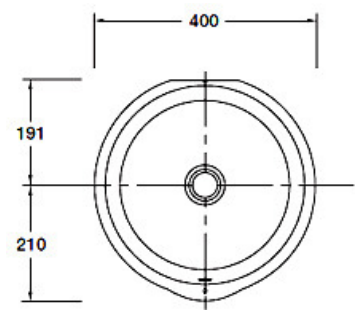

KOHLER®

2881T-0
Undercounter basin 486mm
Taphole - 0

2882T-0
Undercounter basin 503mm
Taphole - 0

2883T-0
Undercounter basin 400mm
Taphole - 0

Optional Accessories

Chrome Waste