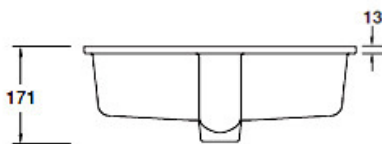

KOHLER®

2881T-0
Undercounter basin 486mm
Taphole - 0

2882T-0
Undercounter basin 503mm
Taphole - 0

2883T-0
Undercounter basin 400mm
Taphole - 0

Optional Accessories

Chrome Waste