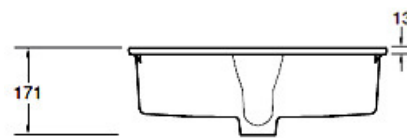

KOHLER®

2881T-0
Undercounter basin 486mm
Taphole - 0

2882T-0
Undercounter basin 503mm
Taphole - 0

2883T-0
Undercounter basin 400mm
Taphole - 0

Optional Accessories

Chrome Waste