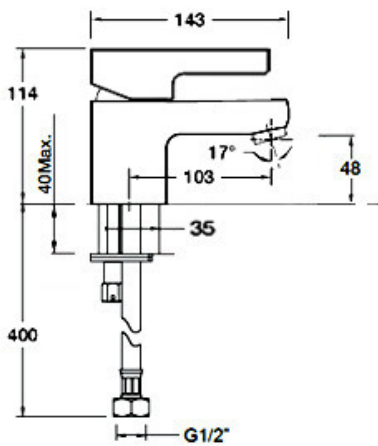

Viteo

Kohler's new collection of pin lever tapware – Viteo – perfectly fits this genre. Comprising wall mounted basin and bath sets plus basin mounted single lever mixer tap, the range features strong, clean lines with elegant pin lever mixer handle.

KOHLER®

8123A-4ND-CP
Wall Basin Mixer
Chrome