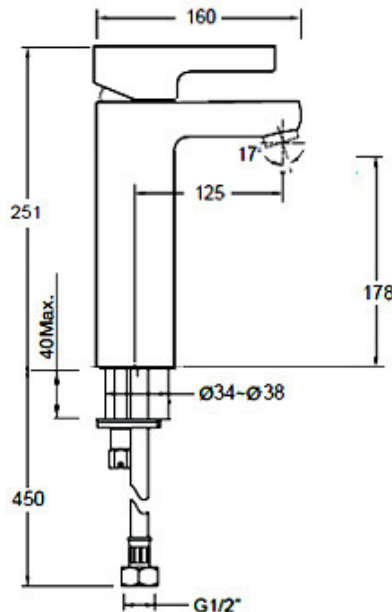

Viteo

Kohler's new collection of pin lever tapware – Viteo – perfectly fits this genre. Comprising wall mounted basin and bath sets plus basin mounted single lever mixer tap, the range features strong, clean lines with elegant pin lever mixer handle.

KOHLER®

8123A-4ND-CP
Wall Basin Mixer
Chrome