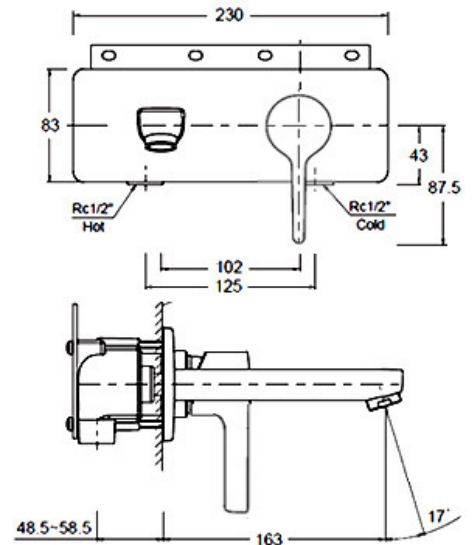

Viteo

Kohler's new collection of pin lever tapware – Viteo – perfectly fits this genre. Comprising wall mounted basin and bath sets plus basin mounted single lever mixer tap, the range features strong, clean lines with elegant pin lever mixer handle.

KOHLER®

8123A-4ND-CP
Wall Basin Mixer
Chrome