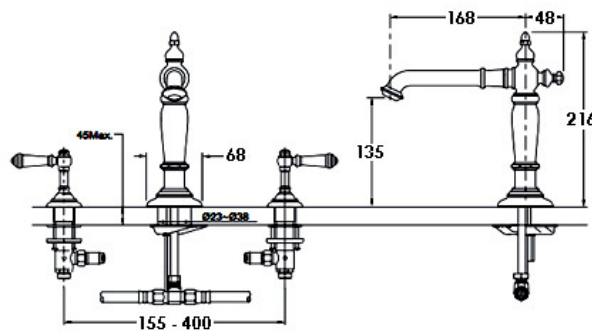

# KOHLER®

**72762T-9MND-CP**  
Basin Mixer  
Chrome

**72760T-ND-CP**  
Basin Set  
Chrome

**76967T-4-CP+880A-CP**  
Shower/Bath Mixer  
Chrome

**76966T-4-CP+882A-CP**  
Shower/Bath Mixer Diverter  
Chrome