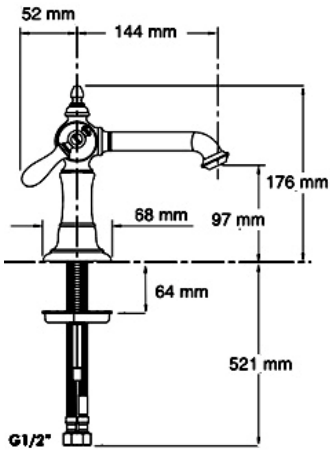

# KOHLER®

**72762T-9MND-CP**  
Basin Mixer  
Chrome

**72760T-ND-CP**  
Basin Set  
Chrome

**76967T-4-CP+880A-CP**  
Shower/Bath Mixer  
Chrome

**76966T-4-CP+882A-CP**  
Shower/Bath Mixer Diverter  
Chrome