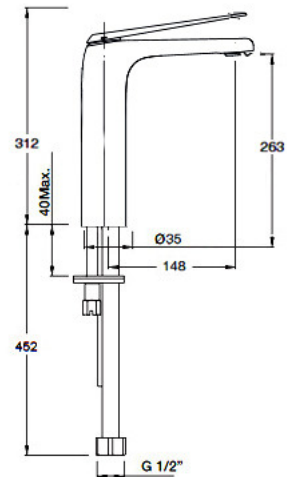

KOHLER®

97345T-4ND-CP
Basin Mixer
Chrome

97347T-4ND-CP
Tall Basin Mixer
Chrome

97348T-4ND-CP
Extra Tall Basin Mixer
Chrome

Matching Accessories

Avid

97352T-4ND-CP
Basin Set
Chrome

97358T-4ND-CP
Wall Basin Set
Chrome

97488T-4-TT+880A-CP
Shower/Bath Mixer
Chrome

97487T-4-TT+880A-CP
Shower/Bath Mixer Diverter
Chrome

97360T-4E-CP
Bath Mixer
Chrome

97363T-4E-CP
Bath Set
Chrome

21359A-CP
Freestanding Bath Spout
Chrome