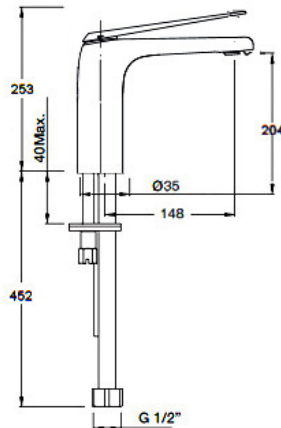

Avid

Avid™ is the inspired result of our global design team's exploration of the following design imperative: bring emotional connection and sensitivity to minimalism without slipping into embellishment or cliché. The design's inviting and somewhat feminine form pairs painstaking simplicity with sensory comfort.

KOHLER®

Matching Accessories