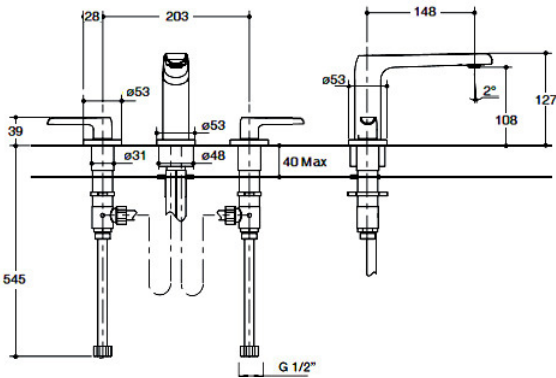

97488T-4-TT+880A-CP
Shower/Bath Mixer
Chrome

97487T-4-TT+880A-CP
Shower/Bath Mixer Diverter
Chrome

97360T-4E-CP
Bath Mixer
Chrome

97363T-4E-CP
Bath Set
Chrome

21359A-CP
Freestanding Bath Spout
Chrome