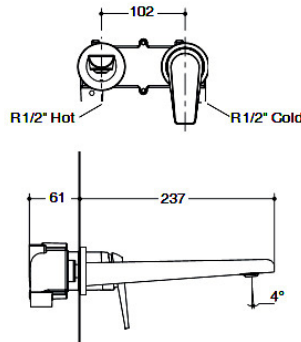

KOHLER®

97345T-4ND-CP
Basin Mixer
Chrome

97347T-4ND-CP
Tall Basin Mixer
Chrome

97348T-4ND-CP
Extra Tall Basin Mixer
Chrome

Matching Accessories

Avid

97352T-4ND-CP
Basin Set
Chrome

97358T-4ND-CP
Wall Basin Set
Chrome

97488T-4-TT+880A-CP
Shower/Bath Mixer
Chrome

97487T-4-TT+880A-CP
Shower/Bath Mixer Diverter
Chrome

97360T-4E-CP
Bath Mixer
Chrome

97363T-4E-CP
Bath Set
Chrome

21359A-CP
Freestanding Bath Spout
Chrome