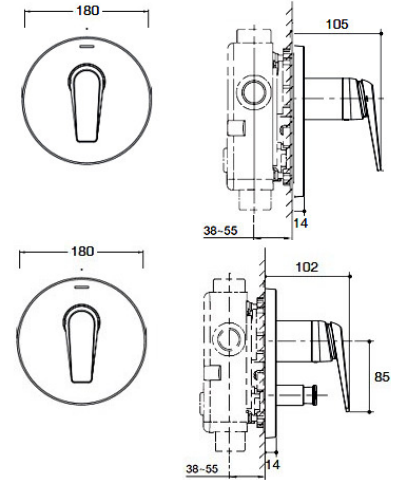

97487T-4-TT+880A-CP
Shower/Bath Mixer Diverter
Chrome