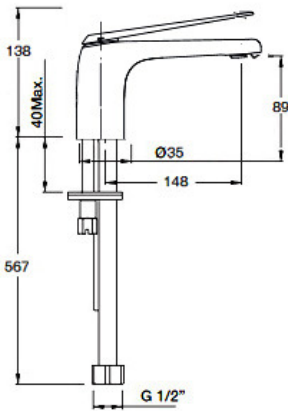

KOHLER®

97345T-4ND-CP
Basin Mixer
Chrome

97347T-4ND-CP
Tall Basin Mixer
Chrome

97348T-4ND-CP
Extra Tall Basin Mixer
Chrome

Matching Accessories

Avid

97352T-4ND-CP
Basin Set
Chrome

97358T-4ND-CP
Wall Basin Set
Chrome

97488T-4-TT+880A-CP
Shower/Bath Mixer
Chrome

97487T-4-TT+880A-CP
Shower/Bath Mixer Diverter
Chrome

97360T-4E-CP
Bath Mixer
Chrome

97363T-4E-CP
Bath Set
Chrome

21359A-CP
Freestanding Bath Spout
Chrome