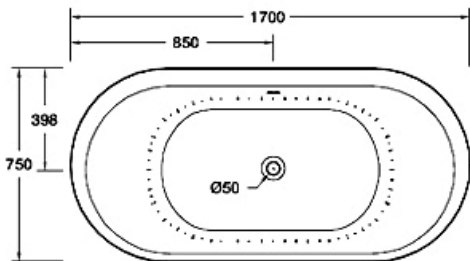

18205A-0
Inset Bath 1800mm
Overflow/Waste Combination

18345A-0
Inset Bath 1700mm
Overflow/Waste Combination

Optional Accessories

18922T-58
Luxury Bath Pillow

Included Components

Overflow/Waste
Combination for Bath Only

Evok

18343A-0
Freestanding Bath 1700mm
Overflow/Waste Combination

18347A-0
Freestanding Bath 1700mm
Overflow/Waste Combination

18263A-GAB-0
Inset Airpool 1800mm
Overflow/Waste Combination

18346A-GAB-0
Inset Airpool 1700mm
Overflow/Waste Combination

18344A-GAB-0
Freestanding Airpool 1700mm
Overflow/Waste Combination

18348A-GAB-0
Freestanding Airpool 1700mm
Overflow/Waste Combination

Evok

18206A-CAA-0
Inset Whirlpool 1800mm
Pump Position A-B-C

18206A-CAG-0
Inset Whirlpool 1800mm
Pump Position D-E-F