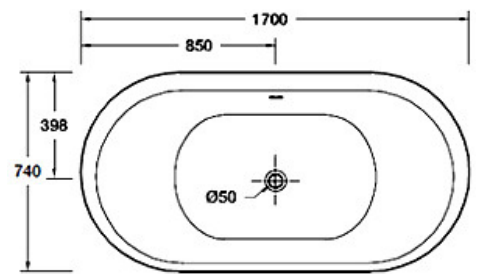

Evok

With smart crisp lines, the modern and stylish design of the Evok bath range is crafted of high-quality acrylic and is the perfect complement to contemporary bathrooms.

KOHLER®

18207A-0
Inset Bath 1675mm
Overflow/Waste Combination

18205A-0
Inset Bath 1800mm
Overflow/Waste Combination

18345A-0
Inset Bath 1700mm
Overflow/Waste Combination

Optional Accessories

18922T-58
Luxury Bath Pillow

Included Components

Overflow/Waste
Combination for Bath Only

Evok

18343A-0
Freestanding Bath 1700mm
Overflow/Waste Combination

18347A-0
Freestanding Bath 1700mm
Overflow/Waste Combination

18263A-GAB-0
Inset Airpool 1800mm
Overflow/Waste Combination

18346A-GAB-0
Inset Airpool 1700mm
Overflow/Waste Combination

18344A-GAB-0
Freestanding Airpool 1700mm
Overflow/Waste Combination

18348A-GAB-0
Freestanding Airpool 1700mm
Overflow/Waste Combination

Evok

18206A-CAA-0
Inset Whirlpool 1800mm
Pump Position A-B-C

18206A-CAG-0
Inset Whirlpool 1800mm
Pump Position D-E-F