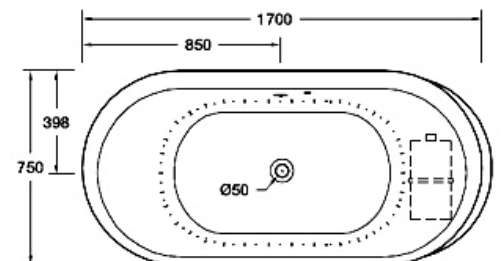

18205A-0
Inset Bath 1800mm
Overflow/Waste Combination

18345A-0
Inset Bath 1700mm
Overflow/Waste Combination

Optional Accessories

18922T-58
Luxury Bath Pillow

Included Components

Overflow/Waste
Combination for Bath Only

Evok

18343A-0
Freestanding Bath 1700mm
Overflow/Waste Combination

18347A-0
Freestanding Bath 1700mm
Overflow/Waste Combination

18263A-GAB-0
Inset Airpool 1800mm
Overflow/Waste Combination

18346A-GAB-0
Inset Airpool 1700mm
Overflow/Waste Combination

18344A-GAB-0
Freestanding Airpool 1700mm
Overflow/Waste Combination

18348A-GAB-0
Freestanding Airpool 1700mm
Overflow/Waste Combination

Evok

18206A-CAA-0
Inset Whirlpool 1800mm
Pump Position A-B-C

18206A-CAG-0
Inset Whirlpool 1800mm
Pump Position D-E-F