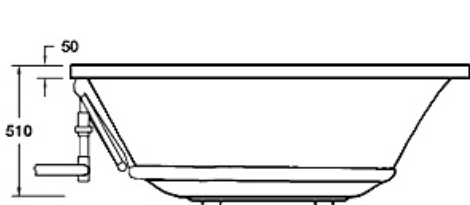

18205A-0
Inset Bath 1800mm
Overflow/Waste Combination

18345A-0
Inset Bath 1700mm
Overflow/Waste Combination

Optional Accessories

18922T-58
Luxury Bath Pillow

Included Components

Overflow/Waste
Combination for Bath Only

Evok

18343A-0
Freestanding Bath 1700mm
Overflow/Waste Combination

18347A-0
Freestanding Bath 1700mm
Overflow/Waste Combination

18263A-GAB-0
Inset Airpool 1800mm
Overflow/Waste Combination

18346A-GAB-0
Inset Airpool 1700mm
Overflow/Waste Combination

18344A-GAB-0
Freestanding Airpool 1700mm
Overflow/Waste Combination

18348A-GAB-0
Freestanding Airpool 1700mm
Overflow/Waste Combination

Evok

18206A-CAA-0
Inset Whirlpool 1800mm
Pump Position A-B-C

18206A-CAG-0
Inset Whirlpool 1800mm
Pump Position D-E-F