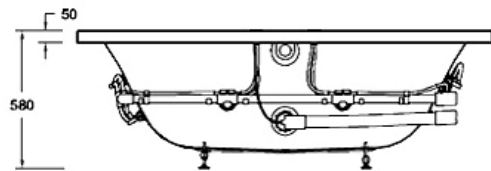

Evok

Bubble Massage

BubbleMassage™ air bath hydrotherapy is designed to deliver a holistic, full-body experience. Warm air is pushed through the 360-degree staggered airjet design, creating thousands of bubbles. Your entire body is thoroughly massaged, while the random motion of bubbles traveling along your body to the surface helps center and clear your mind. And, you can tailor the intensity of each bathing experience, from a soothing caress to a vigorous massage.

Bubbles completely surround and massage the body at your preferred level of intensity, helping to center the mind and stimulate the release of muscle tension. Depending on the choice of airflow setting, the experience is anything from a gentle bubble action to an energizing massage.