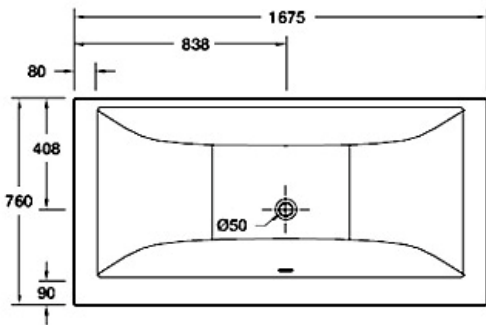

18205A-0
Inset Bath 1800mm
Overflow/Waste Combination

18345A-0
Inset Bath 1700mm
Overflow/Waste Combination

Optional Accessories

18922T-58
Luxury Bath Pillow

Included Components

Overflow/Waste
Combination for Bath Only