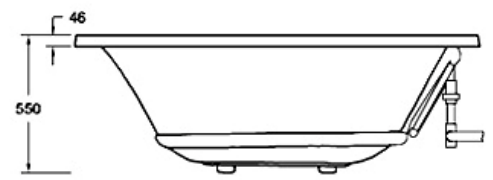

18205A-0
Inset Bath 1800mm
Overflow/Waste Combination

18345A-0
Inset Bath 1700mm
Overflow/Waste Combination

Optional Accessories

18922T-58
Luxury Bath Pillow

Included Components

Overflow/Waste
Combination for Bath Only

Evok

18343A-0
Freestanding Bath 1700mm
Overflow/Waste Combination

18347A-0
Freestanding Bath 1700mm
Overflow/Waste Combination

18263A-GAB-0
Inset Airpool 1800mm
Overflow/Waste Combination

18346A-GAB-0
Inset Airpool 1700mm
Overflow/Waste Combination

18344A-GAB-0
Freestanding Airpool 1700mm
Overflow/Waste Combination

18348A-GAB-0
Freestanding Airpool 1700mm
Overflow/Waste Combination

Evok

18206A-CAA-0
Inset Whirlpool 1800mm
Pump Position A-B-C

18206A-CAG-0
Inset Whirlpool 1800mm
Pump Position D-E-F