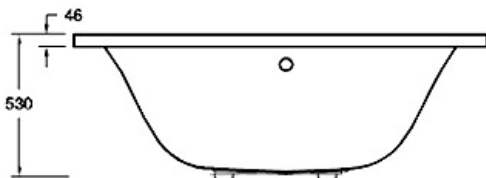

18205A-0
Inset Bath 1800mm
Overflow/Waste Combination

18345A-0
Inset Bath 1700mm
Overflow/Waste Combination

Optional Accessories

18922T-58
Luxury Bath Pillow

Included Components

Overflow/Waste
Combination for Bath Only