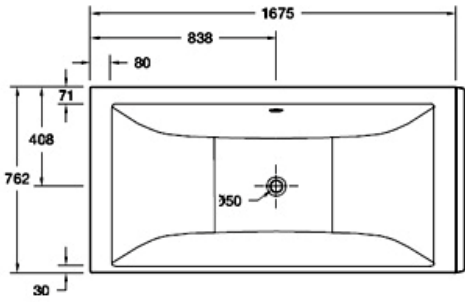

18205A-0
Inset Bath 1800mm
Overflow/Waste Combination

18345A-0
Inset Bath 1700mm
Overflow/Waste Combination

Optional Accessories

18922T-58
Luxury Bath Pillow

Included Components

Overflow/Waste
Combination for Bath Only

Evok

18343A-0
Freestanding Bath 1700mm
Overflow/Waste Combination

18347A-0
Freestanding Bath 1700mm
Overflow/Waste Combination

18263A-GAB-0
Inset Airpool 1800mm
Overflow/Waste Combination

18346A-GAB-0
Inset Airpool 1700mm
Overflow/Waste Combination

18344A-GAB-0
Freestanding Airpool 1700mm
Overflow/Waste Combination

18348A-GAB-0
Freestanding Airpool 1700mm
Overflow/Waste Combination

Evok

18206A-CAA-0
Inset Whirlpool 1800mm
Pump Position A-B-C

18206A-CAG-0
Inset Whirlpool 1800mm
Pump Position D-E-F