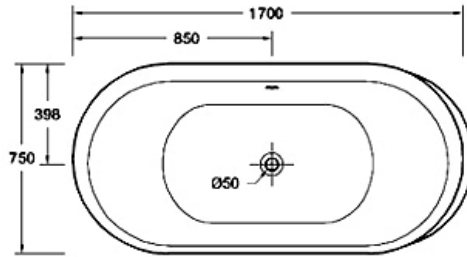

18205A-0
Inset Bath 1800mm
Overflow/Waste Combination

18345A-0
Inset Bath 1700mm
Overflow/Waste Combination

Optional Accessories

18922T-58
Luxury Bath Pillow

Included Components

Overflow/Waste
Combination for Bath Only

Evok

18343A-0
Freestanding Bath 1700mm
Overflow/Waste Combination

18347A-0
Freestanding Bath 1700mm
Overflow/Waste Combination

18263A-GAB-0
Inset Airpool 1800mm
Overflow/Waste Combination

18346A-GAB-0
Inset Airpool 1700mm
Overflow/Waste Combination

18344A-GAB-0
Freestanding Airpool 1700mm
Overflow/Waste Combination

18348A-GAB-0
Freestanding Airpool 1700mm
Overflow/Waste Combination

Evok

18206A-CAA-0
Inset Whirlpool 1800mm
Pump Position A-B-C

18206A-CAG-0
Inset Whirlpool 1800mm
Pump Position D-E-F