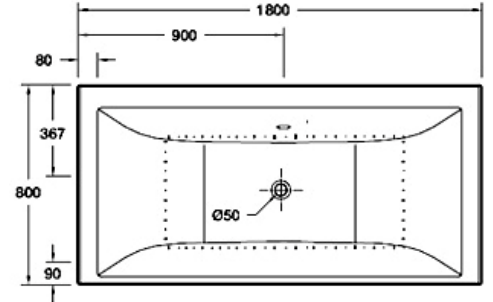

18205A-0
Inset Bath 1800mm
Overflow/Waste Combination

18345A-0
Inset Bath 1700mm
Overflow/Waste Combination

Optional Accessories

18922T-58
Luxury Bath Pillow

Included Components

Overflow/Waste
Combination for Bath Only

Evok

18343A-0
Freestanding Bath 1700mm
Overflow/Waste Combination

18347A-0
Freestanding Bath 1700mm
Overflow/Waste Combination

18263A-GAB-0
Inset Airpool 1800mm
Overflow/Waste Combination

18346A-GAB-0
Inset Airpool 1700mm
Overflow/Waste Combination

18344A-GAB-0
Freestanding Airpool 1700mm
Overflow/Waste Combination

18348A-GAB-0
Freestanding Airpool 1700mm
Overflow/Waste Combination

Evok

18206A-CAA-0
Inset Whirlpool 1800mm
Pump Position A-B-C

18206A-CAG-0
Inset Whirlpool 1800mm
Pump Position D-E-F