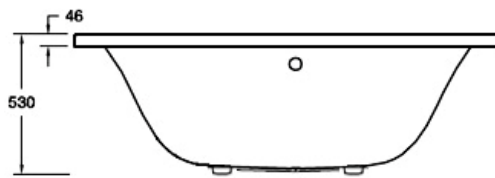

Evok

With smart crisp lines, the modern and stylish design of the Evok bath range is crafted of high-quality acrylic and is the perfect complement to contemporary bathrooms.

KOHLER®

18207A-0
Inset Bath 1675mm
Overflow/Waste Combination

18205A-0
Inset Bath 1800mm
Overflow/Waste Combination

18345A-0
Inset Bath 1700mm
Overflow/Waste Combination

Optional Accessories

18922T-58
Luxury Bath Pillow

Included Components

Overflow/Waste
Combination for Bath Only