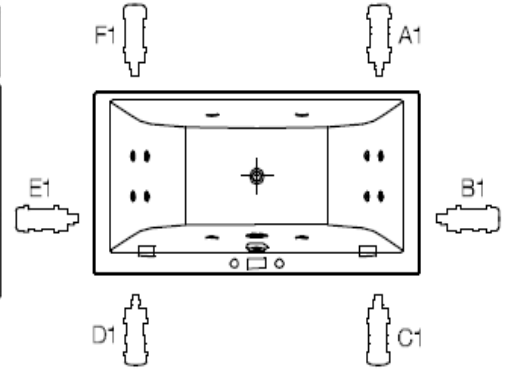

18344A-GAB-0
Freestanding Airpool 1700mm
Overflow/Waste Combination

18348A-GAB-0
Freestanding Airpool 1700mm
Overflow/Waste Combination

Evok

18206A-CAA-0
Inset Whirlpool 1800mm
Pump Position A-B-C

18206A-CAG-0
Inset Whirlpool 1800mm
Pump Position D-E-F

Detached Pump Positions

Bubble Massage

BubbleMassage™ air bath hydrotherapy is designed to deliver a holistic, full-body experience. Warm air is pushed through the 360-degree staggered airjet design, creating thousands of bubbles. Your entire body is thoroughly massaged, while the random motion of bubbles traveling along your body to the surface helps center and clear your mind. And, you can tailor the intensity of each bathing experience, from a soothing caress to a vigorous massage.