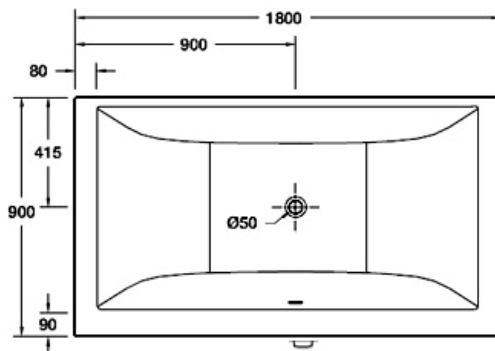

18205A-0
Inset Bath 1800mm
Overflow/Waste Combination

18345A-0
Inset Bath 1700mm
Overflow/Waste Combination

Optional Accessories

18922T-58
Luxury Bath Pillow

Included Components

Overflow/Waste
Combination for Bath Only