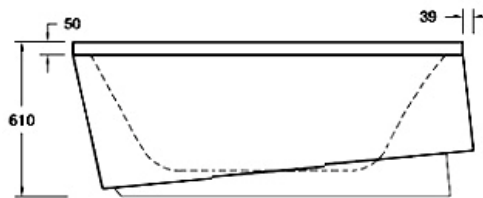

18205A-0
Inset Bath 1800mm
Overflow/Waste Combination

18345A-0
Inset Bath 1700mm
Overflow/Waste Combination

Optional Accessories

18922T-58
Luxury Bath Pillow

Included Components

Overflow/Waste
Combination for Bath Only

Evok

18343A-0
Freestanding Bath 1700mm
Overflow/Waste Combination

18347A-0
Freestanding Bath 1700mm
Overflow/Waste Combination

18263A-GAB-0
Inset Airpool 1800mm
Overflow/Waste Combination

18346A-GAB-0
Inset Airpool 1700mm
Overflow/Waste Combination

18344A-GAB-0
Freestanding Airpool 1700mm
Overflow/Waste Combination

18348A-GAB-0
Freestanding Airpool 1700mm
Overflow/Waste Combination

Evok

18206A-CAA-0
Inset Whirlpool 1800mm
Pump Position A-B-C

18206A-CAG-0
Inset Whirlpool 1800mm
Pump Position D-E-F