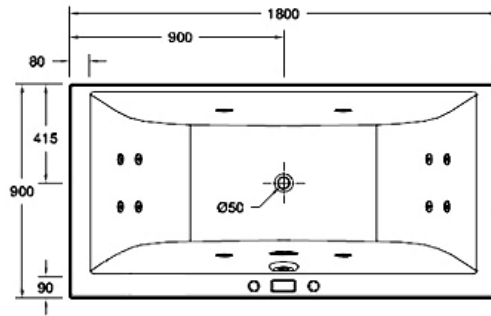

18344A-GAB-0
Freestanding Airpool 1700mm
Overflow/Waste Combination

18348A-GAB-0
Freestanding Airpool 1700mm
Overflow/Waste Combination

Evok

18206A-CAA-0
Inset Whirlpool 1800mm
Pump Position A-B-C

18206A-CAG-0
Inset Whirlpool 1800mm
Pump Position D-E-F

Detached Pump Positions

Bubble Massage

BubbleMassage™ air bath hydrotherapy is designed to deliver a holistic, full-body experience. Warm air is pushed through the 360-degree staggered airjet design, creating thousands of bubbles. Your entire body is thoroughly massaged, while the random motion of bubbles traveling along your body to the surface helps center and clear your mind. And, you can tailor the intensity of each bathing experience, from a soothing caress to a vigorous massage.