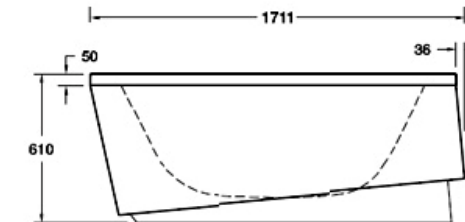

18205A-0
Inset Bath 1800mm
Overflow/Waste Combination

18345A-0
Inset Bath 1700mm
Overflow/Waste Combination

Optional Accessories

18922T-58
Luxury Bath Pillow

Included Components

Overflow/Waste
Combination for Bath Only

Evok

18343A-0
Freestanding Bath 1700mm
Overflow/Waste Combination

18347A-0
Freestanding Bath 1700mm
Overflow/Waste Combination

18263A-GAB-0
Inset Airpool 1800mm
Overflow/Waste Combination

18346A-GAB-0
Inset Airpool 1700mm
Overflow/Waste Combination

18344A-GAB-0
Freestanding Airpool 1700mm
Overflow/Waste Combination

18348A-GAB-0
Freestanding Airpool 1700mm
Overflow/Waste Combination

Evok

18206A-CAA-0
Inset Whirlpool 1800mm
Pump Position A-B-C

18206A-CAG-0
Inset Whirlpool 1800mm
Pump Position D-E-F