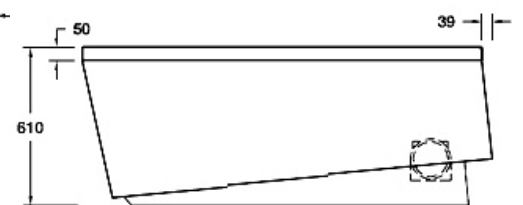

18205A-0
Inset Bath 1800mm
Overflow/Waste Combination

18345A-0
Inset Bath 1700mm
Overflow/Waste Combination

Optional Accessories

18922T-58
Luxury Bath Pillow

Included Components

Overflow/Waste
Combination for Bath Only

Evok

18343A-0
Freestanding Bath 1700mm
Overflow/Waste Combination

18347A-0
Freestanding Bath 1700mm
Overflow/Waste Combination

18263A-GAB-0
Inset Airpool 1800mm
Overflow/Waste Combination

18346A-GAB-0
Inset Airpool 1700mm
Overflow/Waste Combination

18344A-GAB-0
Freestanding Airpool 1700mm
Overflow/Waste Combination

18348A-GAB-0
Freestanding Airpool 1700mm
Overflow/Waste Combination

Evok

18206A-CAA-0
Inset Whirlpool 1800mm
Pump Position A-B-C

18206A-CAG-0
Inset Whirlpool 1800mm
Pump Position D-E-F