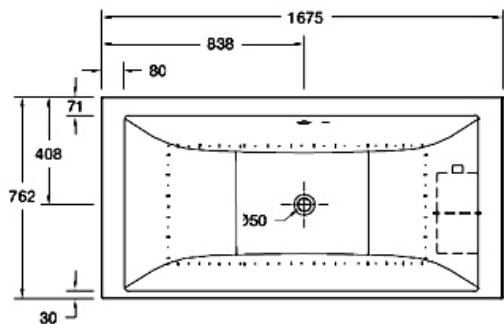

18205A-0
Inset Bath 1800mm
Overflow/Waste Combination

18345A-0
Inset Bath 1700mm
Overflow/Waste Combination

Optional Accessories

18922T-58
Luxury Bath Pillow

Included Components

Overflow/Waste
Combination for Bath Only

Evok

18343A-0
Freestanding Bath 1700mm
Overflow/Waste Combination

18347A-0
Freestanding Bath 1700mm
Overflow/Waste Combination

18263A-GAB-0
Inset Airpool 1800mm
Overflow/Waste Combination

18346A-GAB-0
Inset Airpool 1700mm
Overflow/Waste Combination

18344A-GAB-0
Freestanding Airpool 1700mm
Overflow/Waste Combination

18348A-GAB-0
Freestanding Airpool 1700mm
Overflow/Waste Combination

Evok

18206A-CAA-0
Inset Whirlpool 1800mm
Pump Position A-B-C

18206A-CAG-0
Inset Whirlpool 1800mm
Pump Position D-E-F