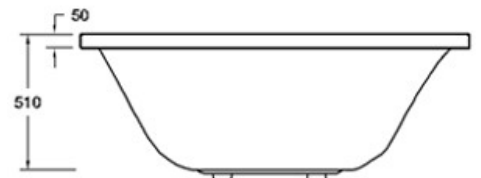

Evok

With smart crisp lines, the modern and stylish design of the Evok bath range is crafted of high-quality acrylic and is the perfect complement to contemporary bathrooms.

KOHLER®

18207A-0
Inset Bath 1675mm
Overflow/Waste Combination

18205A-0
Inset Bath 1800mm
Overflow/Waste Combination

18345A-0
Inset Bath 1700mm
Overflow/Waste Combination

Optional Accessories

18922T-58
Luxury Bath Pillow

Included Components

Overflow/Waste
Combination for Bath Only