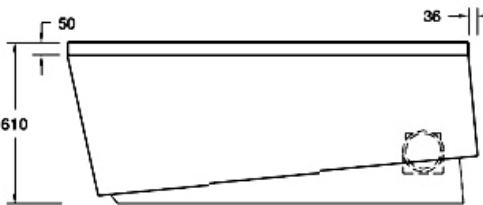

18205A-0
Inset Bath 1800mm
Overflow/Waste Combination

18345A-0
Inset Bath 1700mm
Overflow/Waste Combination

Optional Accessories

18922T-58
Luxury Bath Pillow

Included Components

Overflow/Waste
Combination for Bath Only

Evok

18343A-0
Freestanding Bath 1700mm
Overflow/Waste Combination

18347A-0
Freestanding Bath 1700mm
Overflow/Waste Combination

18263A-GAB-0
Inset Airpool 1800mm
Overflow/Waste Combination

18346A-GAB-0
Inset Airpool 1700mm
Overflow/Waste Combination

18344A-GAB-0
Freestanding Airpool 1700mm
Overflow/Waste Combination

18348A-GAB-0
Freestanding Airpool 1700mm
Overflow/Waste Combination

Evok

18206A-CAA-0
Inset Whirlpool 1800mm
Pump Position A-B-C

18206A-CAG-0
Inset Whirlpool 1800mm
Pump Position D-E-F