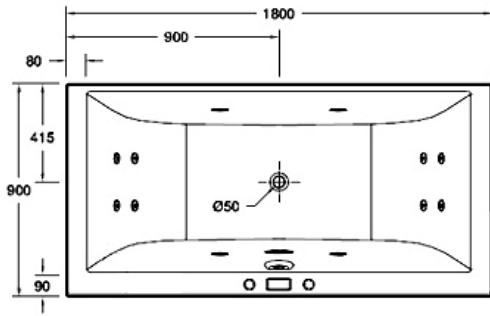

18344A-GAB-0
Freestanding Airpool 1700mm
Overflow/Waste Combination

18348A-GAB-0
Freestanding Airpool 1700mm
Overflow/Waste Combination

Evok

18206A-CAA-0
Inset Whirlpool 1800mm
Pump Position A-B-C

18206A-CAG-0
Inset Whirlpool 1800mm
Pump Position D-E-F