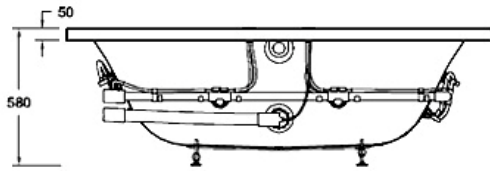

18344A-GAB-0
Freestanding Airpool 1700mm
Overflow/Waste Combination

18348A-GAB-0
Freestanding Airpool 1700mm
Overflow/Waste Combination

Evok

18206A-CAA-0
Inset Whirlpool 1800mm
Pump Position A-B-C

18206A-CAG-0
Inset Whirlpool 1800mm
Pump Position D-E-F

Detached Pump Positions

Bubble Massage

BubbleMassage™ air bath hydrotherapy is designed to deliver a holistic, full-body experience. Warm air is pushed through the 360-degree staggered airjet design, creating thousands of bubbles. Your entire body is thoroughly massaged, while the random motion of bubbles traveling along your body to the surface helps center and clear your mind. And, you can tailor the intensity of each bathing experience, from a soothing caress to a vigorous massage.