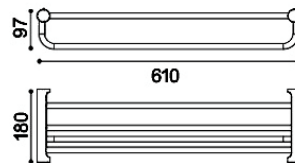

9314T-CP
Towel Rail 450mm
Chrome

45396T-CP
Towel Rail 600mm
Chrome

45397T-CP
Towel Rail 600mm
Chrome

9315T-CP
Glass Shelf 640mm
Chrome

45400T-CP
Hotelier Shelf 600mm
Chrome

45401T-CP
Towel Ring
Chrome

New July