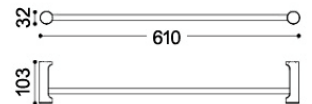

9314T-CP
Towel Rail 450mm
Chrome

45396T-CP
Towel Rail 600mm
Chrome

45397T-CP
Towel Rail 600mm
Chrome

9315T-CP
Glass Shelf 640mm
Chrome

45400T-CP
Hotelier Shelf 600mm
Chrome

45401T-CP
Towel Ring
Chrome

New July