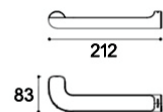

9314T-CP
Towel Rail 450mm
Chrome

45396T-CP
Towel Rail 600mm
Chrome

45397T-CP
Towel Rail 600mm
Chrome

9315T-CP
Glass Shelf 640mm
Chrome

45400T-CP
Hotelier Shelf 600mm
Chrome

45401T-CP
Towel Ring
Chrome

New July