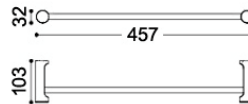

9314T-CP
Towel Rail 450mm
Chrome

45396T-CP
Towel Rail 600mm
Chrome

45397T-CP
Towel Rail 600mm
Chrome

9315T-CP
Glass Shelf 640mm
Chrome

45400T-CP
Hotelier Shelf 600mm
Chrome

45401T-CP
Towel Ring
Chrome

New July