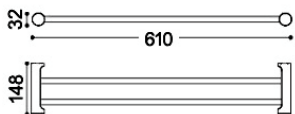

9314T-CP
Towel Rail 450mm
Chrome

45396T-CP
Towel Rail 600mm
Chrome

45397T-CP
Towel Rail 600mm
Chrome

9315T-CP
Glass Shelf 640mm
Chrome

45400T-CP
Hotelier Shelf 600mm
Chrome

45401T-CP
Towel Ring
Chrome

New July