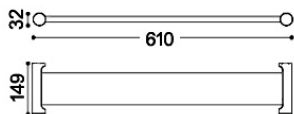

9314T-CP
Towel Rail 450mm
Chrome

45396T-CP
Towel Rail 600mm
Chrome

45397T-CP
Towel Rail 600mm
Chrome

9315T-CP
Glass Shelf 640mm
Chrome

45400T-CP
Hotelier Shelf 600mm
Chrome

45401T-CP
Towel Ring
Chrome

New July