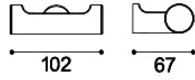

9314T-CP
Towel Rail 450mm
Chrome

45396T-CP
Towel Rail 600mm
Chrome

45397T-CP
Towel Rail 600mm
Chrome

9315T-CP
Glass Shelf 640mm
Chrome

45400T-CP
Hotelier Shelf 600mm
Chrome

45401T-CP
Towel Ring
Chrome

New July