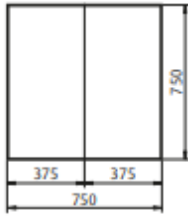

☐ 600 Shaving Cabinet