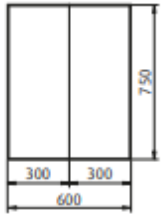

Logan Series

1. Choose Mirror Size