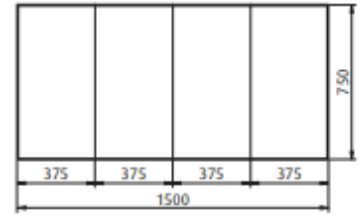

### FEATURES / OPTIONS

- 5 x sizes – 600, 750, 900, 1200 & 1500mm
- Designed & manufactured by Forme • Mirrored doors are 20mm longer than cabinet at the bottom for easy opening
- 4 x cabinet colours – White Gloss PU, Light Ash, Walnut and Dark Chocolate
- •2 x adjustable glass shelves
- Designed to compliment Mix & Match Vanity Collection perfectly

## 1. Choose Mirror Size

600 Shaving Cabinet

750 Shaving Cabinet

900 Shaving Cabinet

1200 Shaving Cabinet

1500 Shaving Cabinet