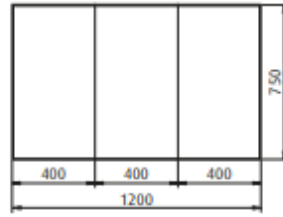

### FEATURES / OPTIONS

- 5 x sizes – 600, 750, 900, 1200 & 1500mm
- Designed & manufactured by Forme • Mirrored doors are 20mm longer than cabinet at the bottom for easy opening
- 4 x cabinet colours – White Gloss PU, Light Ash, Walnut and Dark Chocolate
- •2 x adjustable glass shelves
- Designed to compliment Mix & Match Vanity Collection perfectly

## 1. Choose Mirror Size

600 Shaving Cabinet

750 Shaving Cabinet

900 Shaving Cabinet

1200 Shaving Cabinet

1500 Shaving Cabinet