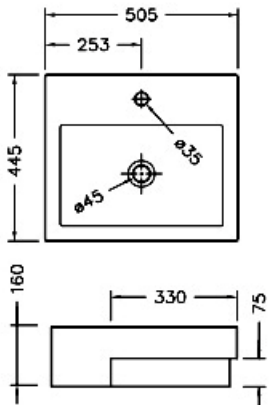

Milano

A modern take on the classic, clean, square design and function, the semi-recessed one piece ceramic basin with a curved bowl interior is the ideal complement to any bathroom.

72464A-1-0

Semi Recess Basin 505mm

Taphole - 1

Optional Accessories

Chrome Waste

Included Components

S-Trap Connector for Suite