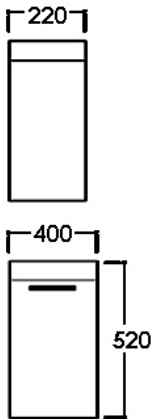

FORME
CERAMICS

VAT400-WH

Bathroom Cabinet 400mm
White Gloss

VAT400-LO

Bathroom Cabinet 400mm
Light Oak

VAT400-BR

Bathroom Cabinet 400mm
Brownwood

VAT400-BL

Bathroom Cabinet 400mm
Blackwood

Optional Accessories

Chrome Waste