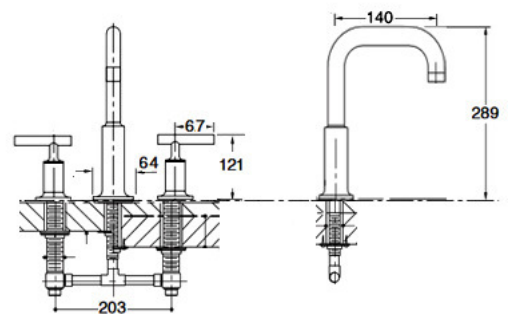

10129A-B4-RGD+97905T-DR-NA
Freestanding Bath Spout
Rose Gold