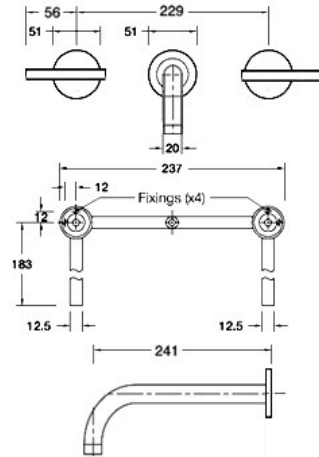

10129A-B4-RGD+97905T-DR-NA
Freestanding Bath Spout
Rose Gold