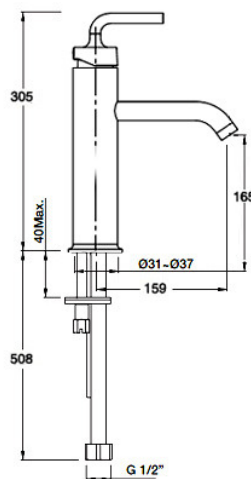

KOHLER®

14402A-4AND-RGD
Basin Mixer
Rose Gold

14404A-4AND-RGD
Tall Basin Mixer
Rose Gold

14406A-B4-RGD
Basin Set
Rose Gold

Matching Accessories

Purist Rose Gold

14410A-B4-RGD
Basin Set
Rose Gold

14415A-B4-RGD
Wall Basin Set
Rose Gold