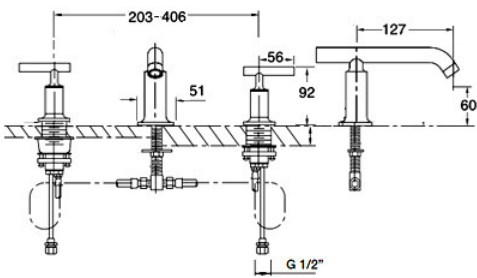

10129A-B4-RGD+97905T-DR-NA
Freestanding Bath Spout
Rose Gold