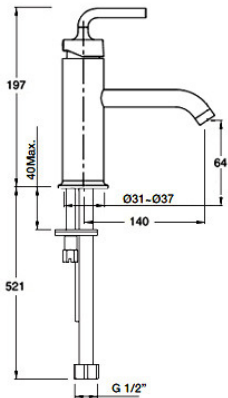

KOHLER®

14402A-4AND-RGD
Basin Mixer
Rose Gold

14404A-4AND-RGD
Tall Basin Mixer
Rose Gold

14406A-B4-RGD
Basin Set
Rose Gold

Matching Accessories

Purist Rose Gold

14410A-B4-RGD
Basin Set
Rose Gold

14415A-B4-RGD
Wall Basin Set
Rose Gold