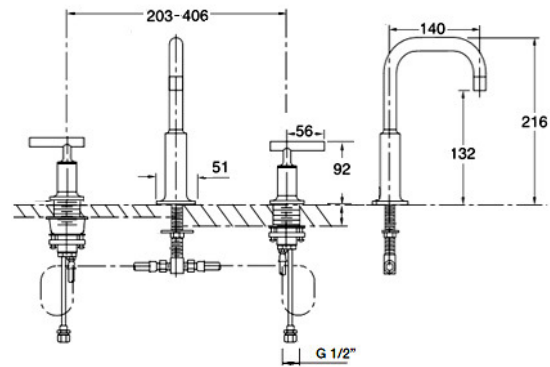

KOHLER®

14402A-4AND-RGD
Basin Mixer
Rose Gold

14404A-4AND-RGD
Tall Basin Mixer
Rose Gold

14406A-B4-RGD
Basin Set
Rose Gold

Matching Accessories

Purist Rose Gold

14410A-B4-RGD
Basin Set
Rose Gold

14415A-B4-RGD
Wall Basin Set
Rose Gold