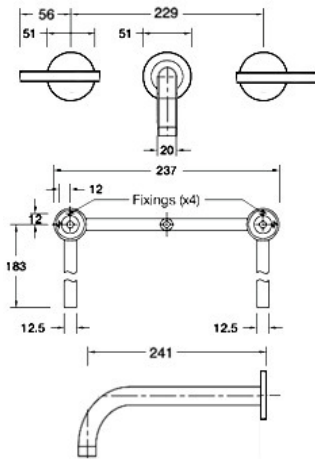

15578A-4-CP+880A-CP
Shower/Bath Mixer
Chrome

15577A-4-CP+882A-CP
Shower/Bath Mixer Diverter
Chrome

14428A-4-CP
Bath Set
Chrome

10129A-B4-CP+97905T-DR-NA
Freestanding Bath Spout
Chrome

14597A-4-CP
Sink/Laundry Mixer
Chrome