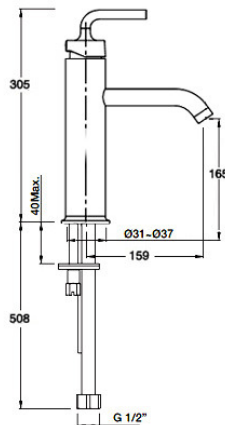

KOHLER®

14402A-4AND-CP
Basin Mixer
Chrome

14404A-4AND-CP
Tall Basin Mixer
Chrome

14406A-B4-CP
Basin Set
Chrome

14410A-B4-CP
Basin Set
Chrome

Matching Accessories

Purist

14415A-B4-CP
Wall Basin Set
Chrome

15578A-4-CP+880A-CP
Shower/Bath Mixer
Chrome

15577A-4-CP+882A-CP
Shower/Bath Mixer Diverter
Chrome

14428A-4-CP
Bath Set
Chrome

10129A-B4-CP+97905T-DR-NA
Freestanding Bath Spout
Chrome

14597A-4-CP
Sink/Laundry Mixer
Chrome