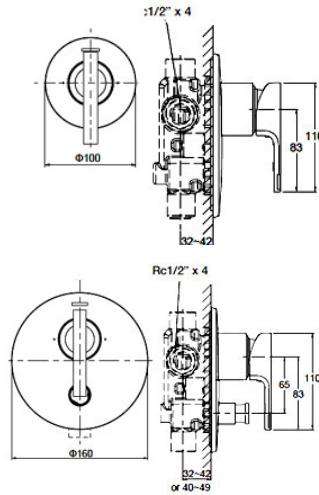

15578A-4-CP+880A-CP
Shower/Bath Mixer
Chrome

15577A-4-CP+882A-CP
Shower/Bath Mixer Diverter
Chrome

14428A-4-CP
Bath Set
Chrome

10129A-B4-CP+97905T-DR-NA
Freestanding Bath Spout
Chrome

14597A-4-CP
Sink/Laundry Mixer
Chrome