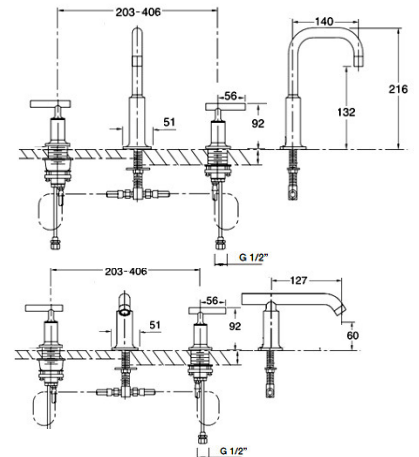

14410A-B4-CP
Basin Set
Chrome