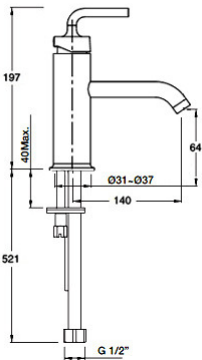

KOHLER®

14402A-4AND-CP
Basin Mixer
Chrome

14404A-4AND-CP
Tall Basin Mixer
Chrome

14406A-B4-CP
Basin Set
Chrome

14410A-B4-CP
Basin Set
Chrome

Matching Accessories

Purist

14415A-B4-CP
Wall Basin Set
Chrome

15578A-4-CP+880A-CP
Shower/Bath Mixer
Chrome

15577A-4-CP+882A-CP
Shower/Bath Mixer Diverter
Chrome

14428A-4-CP
Bath Set
Chrome

10129A-B4-CP+97905T-DR-NA
Freestanding Bath Spout
Chrome

14597A-4-CP
Sink/Laundry Mixer
Chrome