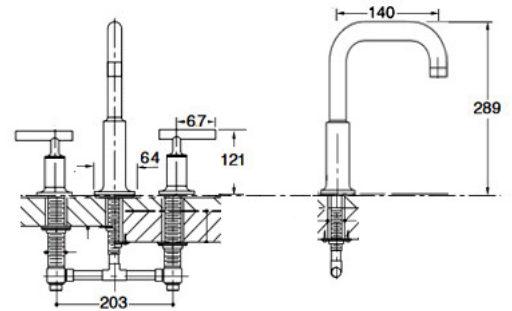

10129A-B4-CP+97905T-DR-NA
Freestanding Bath Spout
Chrome