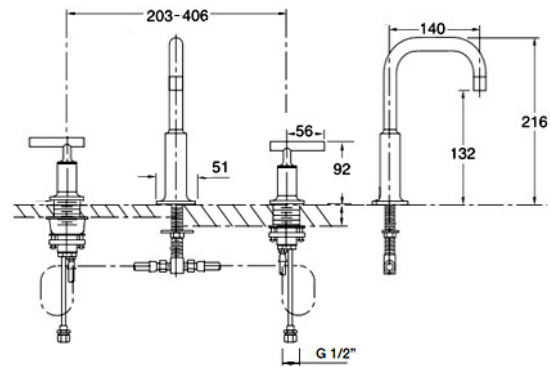

KOHLER®

14402A-4AND-PGD
Basin Mixer
Polished Gold

14404A-4AND-PGD
Tall Basin Mixer
Polished Gold

14406A-B4-PGD
Basin Set
Polished Gold

Matching Accessories

Purist Polished Gold

14410A-B4-PGD
Basin Set
Polished Gold