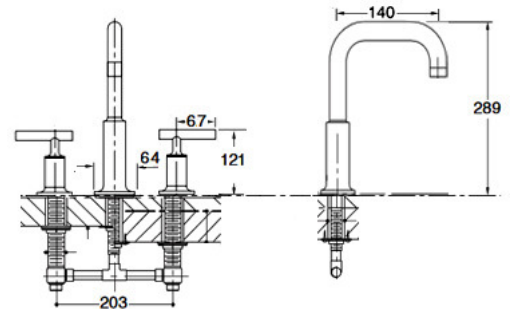

10129A-B4-PGD+97905T-DR-NA
Freestanding Bath Spout
Polished Gold