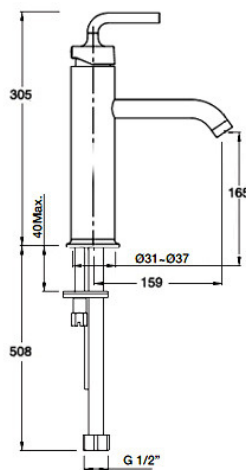

KOHLER®

14402A-4AND-PGD
Basin Mixer
Polished Gold

14404A-4AND-PGD
Tall Basin Mixer
Polished Gold

14406A-B4-PGD
Basin Set
Polished Gold

Matching Accessories

Purist Polished Gold

14410A-B4-PGD
Basin Set
Polished Gold

14415A-B4-PGD
Wall Basin Set
Polished Gold

14428A-4-PGD
Bath Set
Polished Gold

10129A-B4-PGD+97905T-DR-NA
Freestanding Bath Spout
Polished Gold

14597A-4-PGD
Sink/Laundry Mixer
Polished Gold