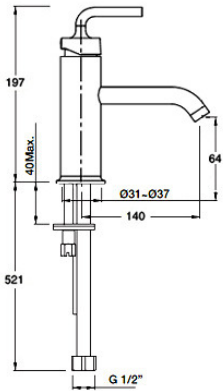

KOHLER®

14402A-4AND-PGD
Basin Mixer
Polished Gold

14404A-4AND-PGD
Tall Basin Mixer
Polished Gold

14406A-B4-PGD
Basin Set
Polished Gold

Matching Accessories

Purist Polished Gold

14410A-B4-PGD
Basin Set
Polished Gold