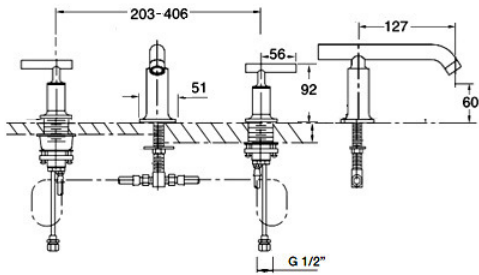

10129A-B4-PGD+97905T-DR-NA
Freestanding Bath Spout
Polished Gold