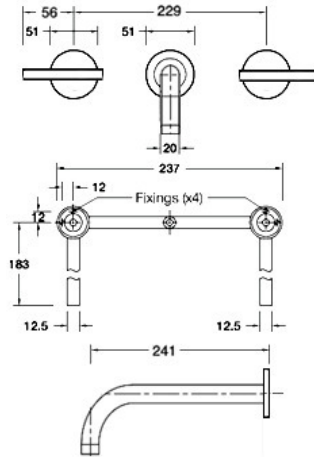

10129A-B4-PGD+97905T-DR-NA
Freestanding Bath Spout
Polished Gold