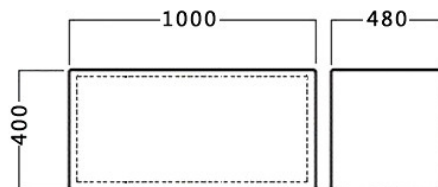

hatria

YXRV
Drawer Cabinet 1000mm
Wenge/White

YXRW
Drawer Cabinet 1000mm
Wenge

YXS1
Drawer Cabinet 1000mm
Nut/White

YXS2
Drawer Cabinet 1000mm
Nut

YXQG
Overhead Cabinet 1000mm
Wenge/White

YXQN
Overhead Cabinet 1000mm
Wenge