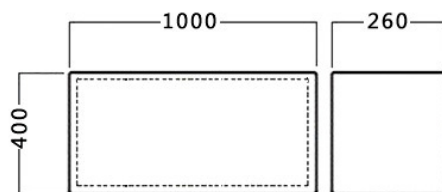

Sliding Wood