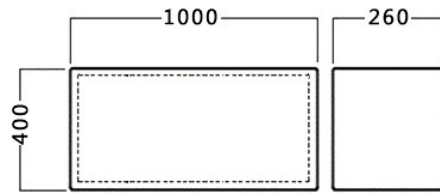

hatria

YXRW
Drawer Cabinet 1000mm
Wenge

YXS2
Drawer Cabinet 1000mm
Nut

YXQG
Overhead Cabinet 1000mm
Wenge/White

YXQN
Overhead Cabinet 1000mm
Wenge

YXQR
Overhead Cabinet 1000mm
Nut/White

Sliding Wood

YXQX