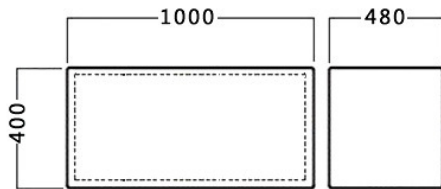

YXQG
Overhead Cabinet 1000mm
Wenge/White

YXQN
Overhead Cabinet 1000mm
Wenge

YXQR
Overhead Cabinet 1000mm
Nut/White