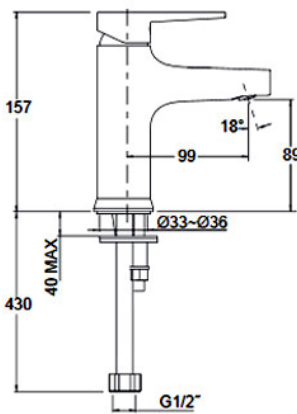

Taut

The Taut collection is a high calibre range of tapware that brings quality and design within easy reach of every bathroom renovator. Taut features classic, streamlined design and high quality polished chrome finish.

KOHLER