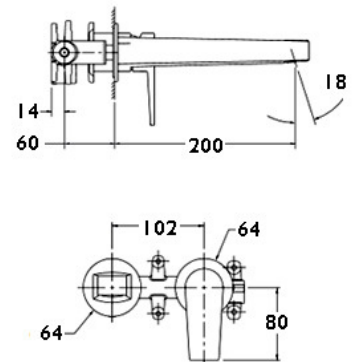

Taut

The Taut collection is a high calibre range of tapware that brings quality and design within easy reach of every bathroom renovator. Taut features classic, streamlined design and high quality polished chrome finish.

KOHLER