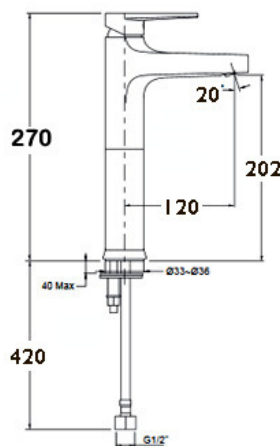

Taut

The Taut collection is a high calibre range of tapware that brings quality and design within easy reach of every bathroom renovator. Taut features classic, streamlined design and high quality polished chrome finish.

KOHLER